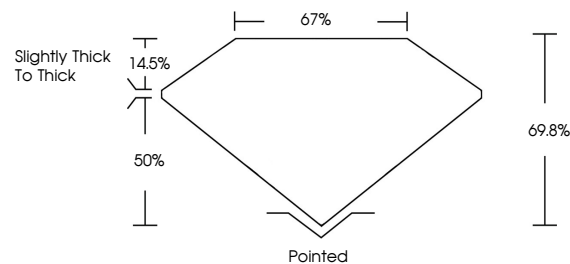

PROPORTIONS