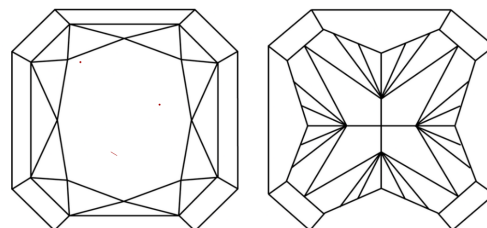

CLARITY CHARACTERISTICS

KEY TO SYMBOLS

Red symbols indicate internal characteristics.
Green symbols indicate external characteristics.