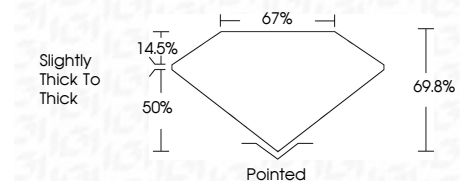

ELECTRONIC COPY

LG788630540
Report verification at igi.org

June 1, 2026
IGI Report Number **LG788630540**
Description **LABORATORY GROWN DIAMOND**
Shape and Cutting Style **CUT CORNERED SQUARE
MODIFIED BRILLIANT**
Measurements **7.14 X 7.12 X 4.97 MM**

GRADING RESULTS
Carat Weight **2.50 CARATS**
Color Grade **E**
Clarity Grade **VVS 2**

ADDITIONAL GRADING INFORMATION
Polish **EXCELLENT**
Symmetry **EXCELLENT**
Fluorescence **NONE**
Inscription(s) **IGI LG788630540**
Comments: This Laboratory Grown Diamond was created by Chemical Vapor Deposition (CVD) growth process. Type IIa

June 1, 2026
IGI Report No **LG788630540**
CUT CORNERED SQUARE MODIFIED BRILLIANT
7.14 X 7.12 X 4.97 MM
Carat Weight **2.50 CARATS**
Color Grade **E**
Clarity Grade **VVS 2**
Depth **69.8%**
Table **50%**
Girdle **Slightly thick to thick**
Culet **Pointed**
Polish **EXCELLENT**
Symmetry **EXCELLENT**
Fluorescence **NONE**
Inscription(s) **IGI LG788630540**
Comments: This Laboratory Grown Diamond was created by Chemical Vapor Deposition (CVD) growth process. Type IIa

GRADING RESULTS
Carat Weight **2.50 CARATS**
Color Grade **E**
Clarity Grade **VVS 2**

ADDITIONAL GRADING INFORMATION
Polish **EXCELLENT**
Symmetry **EXCELLENT**
Fluorescence **NONE**
Inscription(s) **IGI LG788630540**