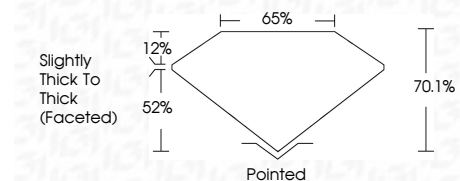

ELECTRONIC COPY

LG788630324
Report verification at igi.org

May 29, 2026
IGI Report Number **LG788630324**
Description **LABORATORY GROWN DIAMOND**
Shape and Cutting Style **CUT CORNERED
RECTANGULAR MODIFIED
BRILLIANT**

Measurements **7.12 X 4.85 X 3.40 MM**

GRADING RESULTS

Carat Weight **1.00 CARAT**
Color Grade **D**
Clarity Grade **VS 1**

ADDITIONAL GRADING INFORMATION

Polish **EXCELLENT**
Symmetry **EXCELLENT**
Fluorescence **NONE**
Inscription(s) **IGI LG788630324**
Comments: As Grown - No indication of post-growth treatment.
This Laboratory Grown Diamond was created by High Pressure High Temperature (HPHT) growth process.
Type II

May 29, 2026
IGI Report No LG788630324
CUT CORNERED RECT. MODIFIED BRILLIANT
7.12 X 4.85 X 3.40 MM
1.00 CARAT
D
VS 1
70.1%
52%
Slightly Thick To Thick (Faceted)
Pointed
EXCELLENT
EXCELLENT
NONE
IGI LG788630324
Comments: As Grown - No indication of post-growth treatment.
This Laboratory Grown Diamond was created by High Pressure High Temperature (HPHT) growth process.
Type II

LABORATORY GROWN DIAMOND REPORT

May 29, 2026
IGI Report Number **LG788630324**
Description **LABORATORY GROWN DIAMOND**
Shape and Cutting Style **CUT CORNERED RECTANGULAR
MODIFIED BRILLIANT**
Measurements **7.12 X 4.85 X 3.40 MM**