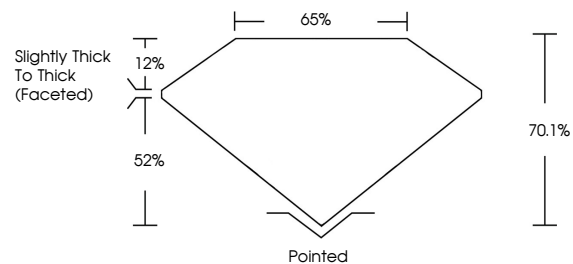

PROPORTIONS