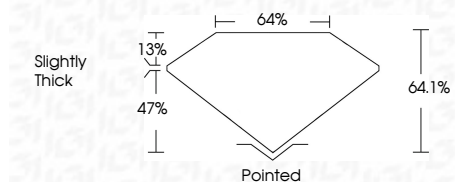

ELECTRONIC COPY

LG788629911
Report verification at igi.org

May 29, 2026
IGI Report Number **LG788629911**
Description **LABORATORY GROWN DIAMOND**
Shape and Cutting Style **SQUARE EMERALD CUT**
Measurements **6.37 X 6.35 X 4.07 MM**

GRADING RESULTS
Carat Weight **1.54 CARAT**
Color Grade **FANCY VIVID BLUE**
Clarity Grade **VVS 2**

ADDITIONAL GRADING INFORMATION
Polish **EXCELLENT**
Symmetry **EXCELLENT**
Fluorescence **NONE**
Inscription(s) **IGI LG788629911**
Comments: This Laboratory Grown Diamond was created by Chemical Vapor Deposition (CVD) growth process. Indications of post-growth treatment.

May 29, 2026
IGI Report No LG788629911
SQUARE EMERALD CUT
1.54 CARAT
Carat Weight
Color Grade **FANCY VIVID BLUE**
Clarity Grade **VVS 2**
Depth **47%**
Table **13%**
Girdle **Slightly Thick**
Culet **Pointed**
Polish **EXCELLENT**
Symmetry **EXCELLENT**
Fluorescence **NONE**
Inscription(s) **IGI LG788629911**
Comments: This Laboratory Grown Diamond was created by Chemical Vapor Deposition (CVD) growth process. Indications of post-growth treatment.

LABORATORY GROWN DIAMOND REPORT

May 29, 2026
IGI Report Number **LG788629911**
Description **LABORATORY GROWN DIAMOND**
Shape and Cutting Style **SQUARE EMERALD CUT**
Measurements **6.37 X 6.35 X 4.07 MM**