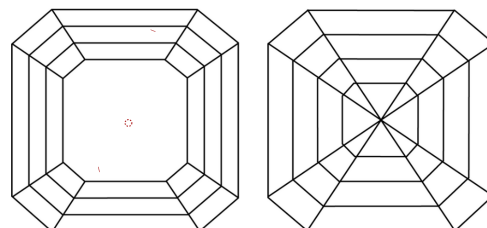

CLARITY CHARACTERISTICS

KEY TO SYMBOLS

Red symbols indicate internal characteristics.
Green symbols indicate external characteristics.