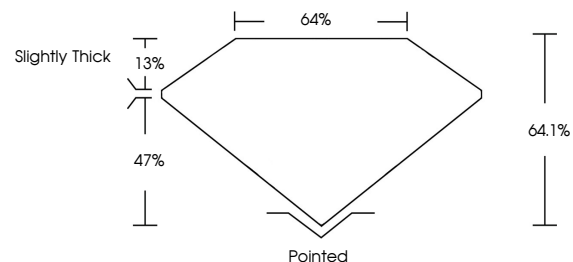

PROPORTIONS