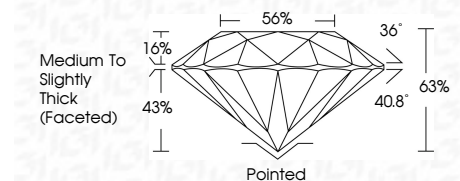

ELECTRONIC COPY

LG787675947
Report verification at igi.org

April 1, 2026
IGI Report Number **LG787675947**
Description **LABORATORY GROWN DIAMOND**
Shape and Cutting Style **ROUND BRILLIANT**
Measurements **7.19 - 7.24 X 4.54 MM**

GRADING RESULTS
Carat Weight **1.47 CARAT**
Color Grade **E**
Clarity Grade **VS 1**
Cut Grade **EXCELLENT**

Sample Image Used

ADDITIONAL GRADING INFORMATION
Polish **EXCELLENT**
Symmetry **EXCELLENT**
Fluorescence **NONE**
Inscription(s) **(IGI) LG787675947**
Comments: This Laboratory Grown Diamond was created by Chemical Vapor Deposition (CVD) growth process. Type IIa

April 1, 2026
IGI Report No **LG787675947**
ROUND BRILLIANT
Carat Weight **1.47 CARAT**
Color Grade **E**
Clarity Grade **VS 1**
Depth **EXCELLENT**
Table **65%**
Girdle **66%**
Medium To Slightly Thick (Faceted)
Culet **Pointed**
Polish **EXCELLENT**
Symmetry **EXCELLENT**
Fluorescence **NONE**
Inscription(s) **(IGI) LG787675947**
Comments: This Laboratory Grown Diamond was created by Chemical Vapor Deposition (CVD) growth process. Type IIa

April 1, 2026
IGI Report Number **LG787675947**
Description **LABORATORY GROWN DIAMOND**
Shape and Cutting Style **ROUND BRILLIANT**
Measurements **7.19 - 7.24 X 4.54 MM**

GRADING RESULTS
Carat Weight **1.47 CARAT**
Color Grade **E**
Clarity Grade **VS 1**
Cut Grade **EXCELLENT**