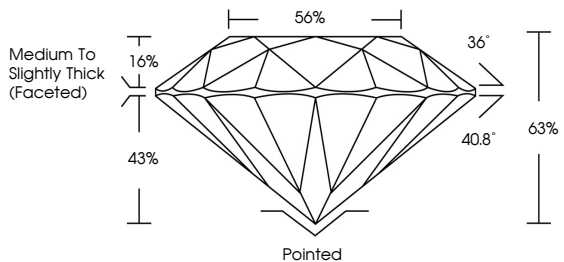

PROPORTIONS