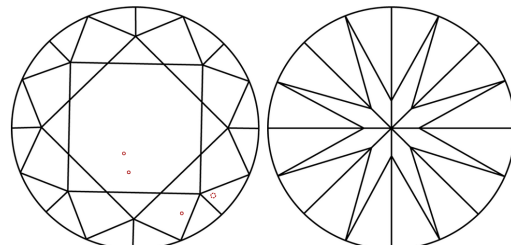

April 1, 2026
IGI Report Number **LG787675947**
Description **LABORATORY GROWN DIAMOND**
Shape and Cutting Style **ROUND BRILLIANT**
Measurements **7.19 - 7.24 X 4.54 MM**

GRADING RESULTS
Carat Weight **1.47 CARAT**
Color Grade **E**
Clarity Grade **VS 1**
Cut Grade **EXCELLENT**

PROPORTIONS

CLARITY CHARACTERISTICS

KEY TO SYMBOLS
Red symbols indicate internal characteristics.
Green symbols indicate external characteristics.

COLOR

D	E	F	G	H	I	J	Faint	Very Light	Light
---	---	---	---	---	---	---	-------	------------	-------