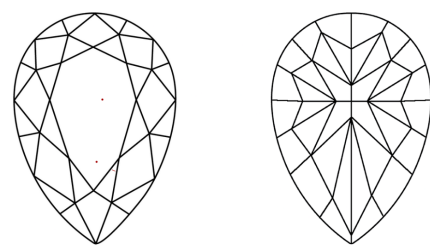

CLARITY CHARACTERISTICS

KEY TO SYMBOLS
Red symbols indicate internal characteristics.
Green symbols indicate external characteristics.

COLOR

D	E	F	G	H	I	J	Faint	Very Light	Light

CLARITY

FL	IF	VVS¹⁻²	VS¹⁻²	SI¹⁻²	I¹⁻³
Flawless	Internally Flawless	Very Very Slightly Included	Very Slightly Included	Slightly Included	Included