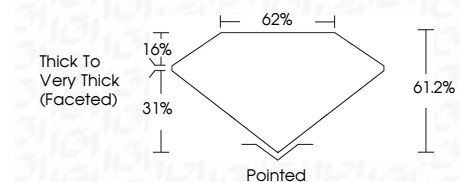

ELECTRONIC COPY

LG787672109
Report verification at igi.org

April 3, 2026
IGI Report Number **LG787672109**
Description **LABORATORY GROWN DIAMOND**

Shape and Cutting Style **PEAR MODIFIED BRILLIANT**
Measurements **8.45 X 5.20 X 3.18 MM**

GRADING RESULTS
Carat Weight **1.03 CARAT**
Color Grade **FANCY INTENSE YELLOW**
Clarity Grade **VVS 2**

Sample Image Used

ADDITIONAL GRADING INFORMATION
Polish **EXCELLENT**
Symmetry **VERY GOOD**
Fluorescence **NONE**
Inscription(s) **IGI LG787672109**
Comments: This Laboratory Grown Diamond was created by Chemical Vapor Deposition (CVD) growth process.

April 3, 2026
IGI Report No **LG787672109**
PEAR MODIFIED BRILLIANT
8.45 X 5.20 X 3.18 MM
1.03 CARAT
Color Grade **FANCY INTENSE YELLOW**
Clarity Grade **VVS 2**
Depth **61.2%**
Table **62%**
Crown **16%**
Pavilion **31%**
Thick to Very Thick (Faceted)
Culet **Pointed**
Polish **EXCELLENT**
Symmetry **VERY GOOD**
Fluorescence **NONE**
Inscription(s) **IGI LG787672109**
Comments: This Laboratory Grown Diamond was created by Chemical Vapor Deposition (CVD) growth process.

April 3, 2026
IGI Report Number **LG787672109**
Description **LABORATORY GROWN DIAMOND**
Shape and Cutting Style **PEAR MODIFIED BRILLIANT**
Measurements **8.45 X 5.20 X 3.18 MM**
GRADING RESULTS
Carat Weight **1.03 CARAT**
Color Grade **FANCY INTENSE YELLOW**
Clarity Grade **VVS 2**
ADDITIONAL GRADING INFORMATION
Polish **EXCELLENT**
Symmetry **VERY GOOD**
Fluorescence **NONE**
Inscription(s) **IGI LG787672109**