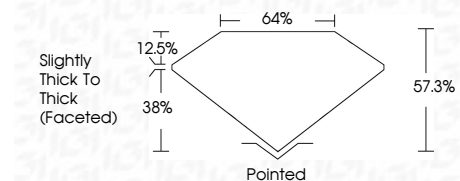

GRADING RESULTS

Carat Weight **1.07 CARAT**
Color Grade **FANCY VIVID PINK**
Clarity Grade **VVS 2**

ADDITIONAL GRADING INFORMATION

Polish **VERY GOOD**
Symmetry **EXCELLENT**
Fluorescence **SLIGHT**
Inscription(s) **LG787666848**

KEY TO SYMBOLS

Red symbols indicate internal characteristics.
Green symbols indicate external characteristics.

COLOR

D E F G H I J Faint Very Light Light

CLARITY

FL	IF	VVS ¹⁻²	VS ¹⁻²	SI ¹⁻²	I ¹⁻³
Flawless	Internally Flawless	Very Very Slightly Included	Very Slightly Included	Slightly Included	Included