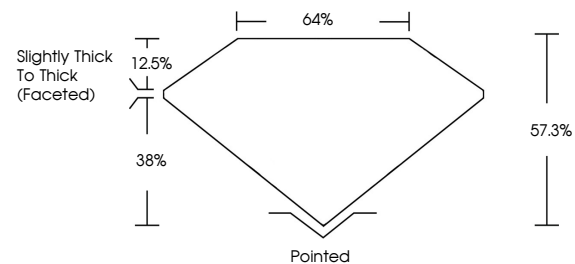

ELECTRONIC COPY

LG787666848
Report verification at igi.org

April 16, 2026
IGI Report Number **LG787666848**
Description **LABORATORY GROWN DIAMOND**
Shape and Cutting Style **MARQUISE MODIFIED BRILLIANT**
Measurements **10.76 X 5.18 X 2.97 MM**
GRADING RESULTS
Carat Weight **1.07 CARAT**
Color Grade **FANCY VIVID PINK**
Clarity Grade **VVS 2**

LABORATORY GROWN DIAMOND REPORT

April 16, 2026
IGI Report Number **LG787666848**
Description **LABORATORY GROWN DIAMOND**
Shape and Cutting Style **MARQUISE MODIFIED BRILLIANT**
Measurements **10.76 X 5.18 X 2.97 MM**

GRADING RESULTS

Carat Weight **1.07 CARAT**
Color Grade **FANCY VIVID PINK**
Clarity Grade **VVS 2**

ADDITIONAL GRADING INFORMATION

Polish **VERY GOOD**
Symmetry **EXCELLENT**
Fluorescence **SLIGHT**
Inscription(s) **LG787666848**

Comments: This Laboratory Grown Diamond was created by Chemical Vapor Deposition (CVD) growth process.
Indications of post-growth treatment.

Secondary color: Orange

PROPORTIONS