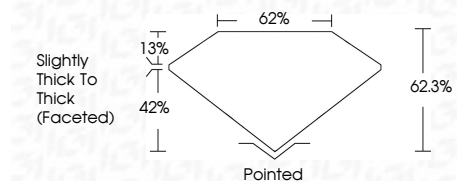

ELECTRONIC COPY

LG787666754
Report verification at igi.org

April 18, 2026
IGI Report Number **LG787666754**
Description **LABORATORY GROWN DIAMOND**
Shape and Cutting Style **OVAL MIXED CUT**
Measurements **11.64 X 5.38 X 3.35 MM**

GRADING RESULTS
Carat Weight **1.73 CARAT**
Color Grade **FANCY VIVID GREEN**
Clarity Grade **VS 1**

ADDITIONAL GRADING INFORMATION
Polish **EXCELLENT**
Symmetry **EXCELLENT**
Fluorescence **NONE**
Inscription(s) **IGI LG787666754**
Comments: This Laboratory Grown Diamond was created by Chemical Vapor Deposition (CVD) growth process. Indications of post-growth treatment.

April 18, 2026
IGI Report No LG787666754
OVAL MIXED CUT
Carat Weight **1.73 CARAT**
Color Grade **FANCY VIVID GREEN**
Clarity Grade **VS 1**
Depth **42.0%**
Table **62%**
Girdle **Slightly Thick To Thick (Faceted)**
Culet **Pointed**
Polish **EXCELLENT**
Symmetry **EXCELLENT**
Fluorescence **NONE**
Inscription(s) **IGI LG787666754**
Comments: This Laboratory Grown Diamond was created by Chemical Vapor Deposition (CVD) growth process. Indications of post-growth treatment.

April 18, 2026
IGI Report Number **LG787666754**
Description **LABORATORY GROWN DIAMOND**
Shape and Cutting Style **OVAL MIXED CUT**
Measurements **11.64 X 5.38 X 3.35 MM**

GRADING RESULTS
Carat Weight **1.73 CARAT**
Color Grade **FANCY VIVID GREEN**
Clarity Grade **VS 1**