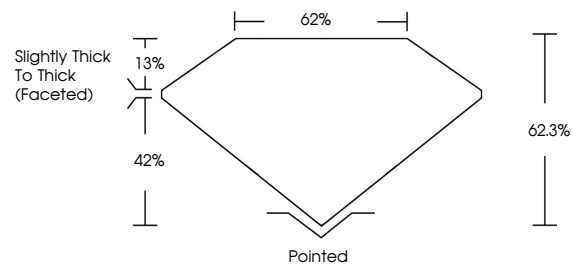

PROPORTIONS