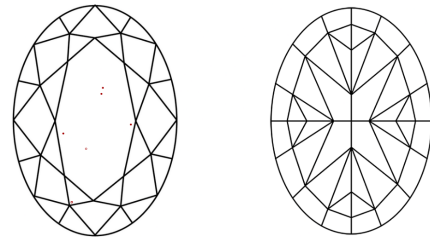

CLARITY CHARACTERISTICS

KEY TO SYMBOLS
Red symbols indicate internal characteristics.
Green symbols indicate external characteristics.