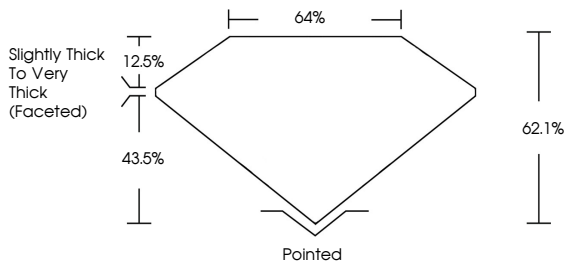

PROPORTIONS