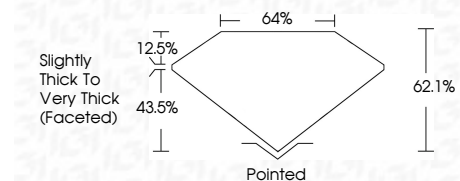

ELECTRONIC COPY

LG787666345
Report verification at igi.org

May 22, 2026
IGI Report Number **LG787666345**
Description **LABORATORY GROWN DIAMOND**
Shape and Cutting Style **OVAL MODIFIED BRILLIANT**
Measurements **10.28 X 6.71 X 4.17 MM**

GRADING RESULTS
Carat Weight **2.02 CARATS**
Color Grade **FANCY VIVID PINK**
Clarity Grade **VVS 2**

ADDITIONAL GRADING INFORMATION
Polish **EXCELLENT**
Symmetry **EXCELLENT**
Fluorescence **SLIGHT**
Inscription(s) **IGI LG787666345**
Comments: This Laboratory Grown Diamond was created by Chemical Vapor Deposition (CVD) growth process. Indications of post-growth treatment.

May 22, 2026
IGI Report No **LG787666345**
OVAL MODIFIED BRILLIANT
10.28 X 6.71 X 4.17 MM
2.02 CARATS
FANCY VIVID PINK
VVS 2
62.1%
43.5%
Slightly Thick To Very Thick (Faceted)
Pointed
EXCELLENT
EXCELLENT
SLIGHT
IGI LG787666345
Comments: This Laboratory Grown Diamond was created by Chemical Vapor Deposition (CVD) growth process. Indications of post-growth treatment.

May 22, 2026
IGI Report Number **LG787666345**
Description **LABORATORY GROWN DIAMOND**
Shape and Cutting Style **OVAL MODIFIED BRILLIANT**
Measurements **10.28 X 6.71 X 4.17 MM**
GRADING RESULTS
Carat Weight **2.02 CARATS**
Color Grade **FANCY VIVID PINK**
Clarity Grade **VVS 2**
ADDITIONAL GRADING INFORMATION
Polish **EXCELLENT**
Symmetry **EXCELLENT**
Fluorescence **SLIGHT**
Inscription(s) **IGI LG787666345**