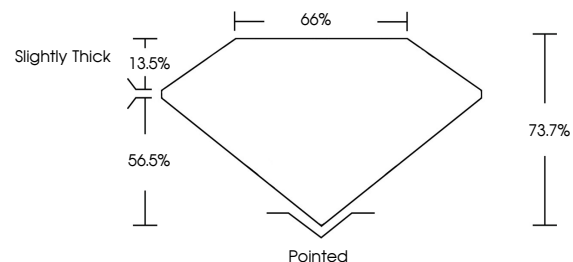

May 21, 2026
IGI Report No LG787666261
PRINCESS CUT
3.08 CARATS
Carat Weight
Color Grade **FANCY VIVID BLUE**
Clarity Grade **VVS 2**
Depth **73.7%**
Table **56.5%**
Girdle **Slightly Thick**
Culet **Pointed**
Polish **EXCELLENT**
Symmetry **EXCELLENT**
Fluorescence **NONE**
Inscription(s) **IGI LG787666261**
Comments: This Laboratory Grown Diamond was created by Chemical Vapor Deposition (CVD) growth process. Indications of post-growth treatment.

LABORATORY GROWN DIAMOND REPORT

May 21, 2026
IGI Report Number **LG787666261**
Description **LABORATORY GROWN DIAMOND**
Shape and Cutting Style **PRINCESS CUT**
Measurements **7.82 X 7.75 X 5.71 MM**

GRADING RESULTS
Carat Weight **3.08 CARATS**
Color Grade **FANCY VIVID BLUE**
Clarity Grade **VVS 2**

PROPORTIONS

CLARITY CHARACTERISTICS

KEY TO SYMBOLS

Red symbols indicate internal characteristics.
Green symbols indicate external characteristics.

Sample Image Used

COLOR

D E F G H I J Faint Very Light Light