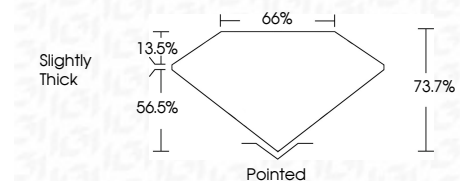

ELECTRONIC COPY

LG787666261
Report verification at igi.org

May 21, 2026
IGI Report Number **LG787666261**
Description **LABORATORY GROWN DIAMOND**
Shape and Cutting Style **PRINCESS CUT**
Measurements **7.82 X 7.75 X 5.71 MM**

GRADING RESULTS
Carat Weight **3.08 CARATS**
Color Grade **FANCY VIVID BLUE**
Clarity Grade **VVS 2**

ADDITIONAL GRADING INFORMATION
Polish **EXCELLENT**
Symmetry **EXCELLENT**
Fluorescence **NONE**
Inscription(s) **IGI LG787666261**
Comments: This Laboratory Grown Diamond was created by Chemical Vapor Deposition (CVD) growth process. Indications of post-growth treatment.

May 21, 2026
IGI Report No LG787666261
PRINCESS CUT
3.08 CARATS
Carat Weight
Color Grade **FANCY VIVID BLUE**
Clarity Grade **VVS 2**
Depth **73.7%**
Table **56.5%**
Girdle **Slightly Thick**
Culet **Pointed**
Polish **EXCELLENT**
Symmetry **EXCELLENT**
Fluorescence **NONE**
Inscription(s) **IGI LG787666261**
Comments: This Laboratory Grown Diamond was created by Chemical Vapor Deposition (CVD) growth process. Indications of post-growth treatment.

LABORATORY GROWN DIAMOND REPORT

May 21, 2026
IGI Report Number **LG787666261**
Description **LABORATORY GROWN DIAMOND**
Shape and Cutting Style **PRINCESS CUT**
Measurements **7.82 X 7.75 X 5.71 MM**

GRADING RESULTS
Carat Weight **3.08 CARATS**
Color Grade **FANCY VIVID BLUE**
Clarity Grade **VVS 2**