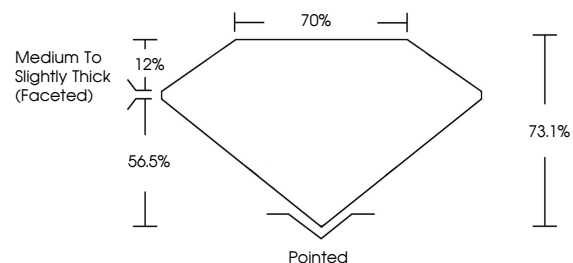

PROPORTIONS