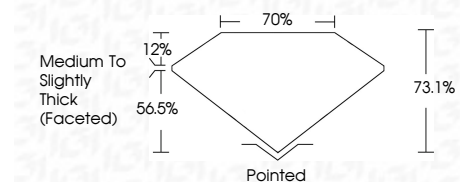

ELECTRONIC COPY

LG787666211
Report verification at igi.org

May 28, 2026
IGI Report Number **LG787666211**
Description **LABORATORY GROWN DIAMOND**
Shape and Cutting Style **FLOWER MODIFIED BRILLIANT**
Measurements **7.87 X 7.80 X 5.70 MM**

GRADING RESULTS
Carat Weight **2.94 CARATS**
Color Grade **FANCY VIVID BLUE**
Clarity Grade **VVS 2**

ADDITIONAL GRADING INFORMATION
Polish **VERY GOOD**
Symmetry **EXCELLENT**
Fluorescence **NONE**
Inscription(s) **IGI LG787666211**
Comments: This Laboratory Grown Diamond was created by Chemical Vapor Deposition (CVD) growth process. Indications of post-growth treatment.

May 28, 2026
IGI Report No LG787666211
FLOWER MODIFIED BRILLIANT
2.94 CARATS
Carat Weight
Color Grade **FANCY VIVID BLUE**
Clarity Grade **VVS 2**
Depth **73.1%**
Table **12%**
Girdle **Medium to Slightly Thick (Faceted)**
Culet **Pointed**
Polish **VERY GOOD**
Symmetry **EXCELLENT**
Fluorescence **NONE**
Inscription(s) **IGI LG787666211**
Comments: This Laboratory Grown Diamond was created by Chemical Vapor Deposition (CVD) growth process. Indications of post-growth treatment.

May 28, 2026
IGI Report Number **LG787666211**
Description **LABORATORY GROWN DIAMOND**
Shape and Cutting Style **FLOWER MODIFIED BRILLIANT**
Measurements **7.87 X 7.80 X 5.70 MM**

GRADING RESULTS
Carat Weight **2.94 CARATS**
Color Grade **FANCY VIVID BLUE**
Clarity Grade **VVS 2**