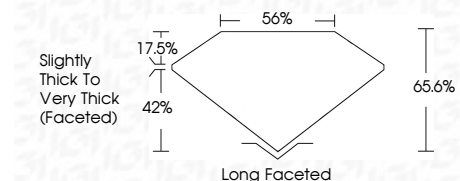

ELECTRONIC COPY

LG787666087
Report verification at igi.org

June 3, 2026
IGI Report Number **LG787666087**
Description **LABORATORY GROWN DIAMOND**
Shape and Cutting Style **PEAR MODIFIED BRILLIANT**
Measurements **12.06 X 7.74 X 5.08 MM**

GRADING RESULTS
Carat Weight **3.52 CARATS**
Color Grade **VERY LIGHT BROWN**
Clarity Grade **VVS 2**

ADDITIONAL GRADING INFORMATION
Polish **EXCELLENT**
Symmetry **EXCELLENT**
Fluorescence **NONE**
Inscription(s) **IGI LG787666087**
Comments: This Laboratory Grown Diamond was created by Chemical Vapor Deposition (CVD) growth process. Type IIa

June 3, 2026
IGI Report No **LG787666087**
PEAR MODIFIED BRILLIANT
Carat Weight **3.52 CARATS**
Color Grade **VERY LIGHT BROWN**
Clarity Grade **VVS 2**
Depth **42%**
Table **65%**
Girdle **Slightly Thick To Very Thick (Faceted)**
Culet **Long Faceted**
Polish **EXCELLENT**
Symmetry **EXCELLENT**
Fluorescence **NONE**
Inscription(s) **IGI LG787666087**
Comments: This Laboratory Grown Diamond was created by Chemical Vapor Deposition (CVD) growth process. Type IIa

June 3, 2026
IGI Report Number **LG787666087**
Description **LABORATORY GROWN DIAMOND**
Shape and Cutting Style **PEAR MODIFIED BRILLIANT**
Measurements **12.06 X 7.74 X 5.08 MM**

GRADING RESULTS
Carat Weight **3.52 CARATS**
Color Grade **VERY LIGHT BROWN**
Clarity Grade **VVS 2**