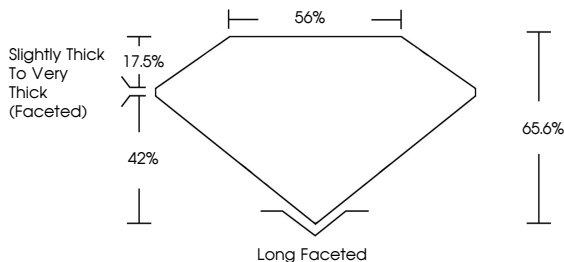

GRADING RESULTS
Carat Weight **3.52 CARATS**
Color Grade **VERY LIGHT BROWN**
Clarity Grade **VVS 2**

ADDITIONAL GRADING INFORMATION
Polish **EXCELLENT**
Symmetry **EXCELLENT**
Fluorescence **NONE**
Inscription(s) **IGI LG787666087**
Comments: This Laboratory Grown Diamond was created by Chemical Vapor Deposition (CVD) growth process. Type IIa

June 3, 2026
IGI Report No **LG787666087**
PEAR MODIFIED BRILLIANT
Carat Weight **3.52 CARATS**
Color Grade **VERY LIGHT BROWN**
Clarity Grade **VVS 2**
Depth **42%**
Table **65%**
Girdle **Slightly Thick To Very Thick (Faceted)**
Culet **Long Faceted**
Polish **EXCELLENT**
Symmetry **EXCELLENT**
Fluorescence **NONE**
Inscription(s) **IGI LG787666087**
Comments: This Laboratory Grown Diamond was created by Chemical Vapor Deposition (CVD) growth process. Type IIa

June 3, 2026
IGI Report Number **LG787666087**
Description **LABORATORY GROWN DIAMOND**
Shape and Cutting Style **PEAR MODIFIED BRILLIANT**
Measurements **12.06 X 7.74 X 5.08 MM**

GRADING RESULTS
Carat Weight **3.52 CARATS**
Color Grade **VERY LIGHT BROWN**
Clarity Grade **VVS 2**

PROPORTIONS

Sample Image Used

CLARITY CHARACTERISTICS

KEY TO SYMBOLS
Red symbols indicate internal characteristics.
Green symbols indicate external characteristics.

COLOR

D	E	F	G	H	I	J	Faint	Very Light	Light
---	---	---	---	---	---	---	-------	------------	-------