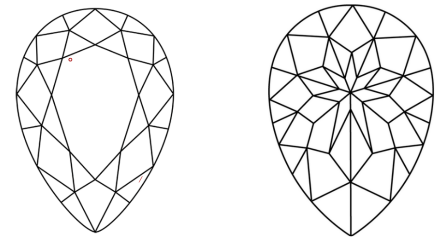

PROPORTIONS

Sample Image Used

CLARITY CHARACTERISTICS

KEY TO SYMBOLS
Red symbols indicate internal characteristics.
Green symbols indicate external characteristics.

COLOR

D	E	F	G	H	I	J	Faint	Very Light	Light
---	---	---	---	---	---	---	-------	------------	-------