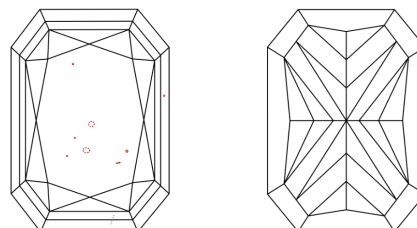

CLARITY CHARACTERISTICS

KEY TO SYMBOLS

Red symbols indicate internal characteristics.
Green symbols indicate external characteristics.

COLOR

D E F G H I J Faint Very Light Light

CLARITY

FL	IF	VS¹⁻²	VS¹⁻²	SI¹⁻²	I¹⁻³
Flawless	Internally Flawless	Very Very Slightly Included	Very Slightly Included	Slightly Included	Included