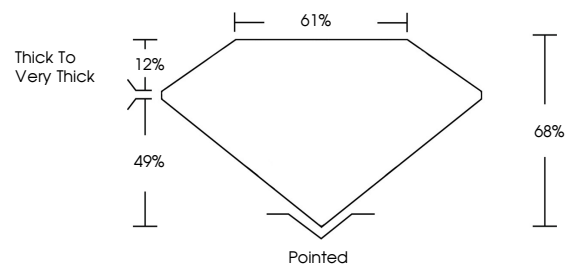

IGI

April 7, 2026
IGI Report No **LG787656030**
CUT CORNERED RECT. MODIFIED BRILLIANT
10.83 X 7.72 X 5.25 MM
Carat Weight **4.18 CARATS**
Color Grade **FANCY VIVID YELLOW**
Clarity Grade **VS 2**
Depth **68%**
Table **61%**
Girdle **Thick to Very Thick**
Culet **Pointed**
Polish **EXCELLENT**
Symmetry **EXCELLENT**
Fluorescence **NONE**
Inscription(s) **IGI LG787656030**
Comments: This Laboratory Grown Diamond was created by Chemical Vapor Deposition (CVD) growth process.

GRADING RESULTS

Carat Weight **4.18 CARATS**
Color Grade **FANCY VIVID YELLOW**
Clarity Grade **VS 2**

ADDITIONAL GRADING INFORMATION

Polish **EXCELLENT**
Symmetry **EXCELLENT**
Fluorescence **NONE**
Inscription(s) **IGI LG787656030**

Comments: This Laboratory Grown Diamond was created by Chemical Vapor Deposition (CVD) growth process.

PROPORTIONS

CLARITY CHARACTERISTICS

KEY TO SYMBOLS

Red symbols indicate internal characteristics.
Green symbols indicate external characteristics.