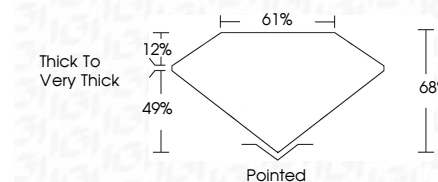

ELECTRONIC COPY

LG787656030
Report verification at igi.org

April 7, 2026
IGI Report Number **LG787656030**
Description **LABORATORY GROWN DIAMOND**
Shape and Cutting Style **CUT CORNERED
RECTANGULAR MODIFIED
BRILLIANT**
Measurements **10.83 X 7.72 X 5.25 MM**

GRADING RESULTS

Carat Weight **4.18 CARATS**
Color Grade **FANCY VIVID YELLOW**
Clarity Grade **VS 2**

ADDITIONAL GRADING INFORMATION

Polish **EXCELLENT**
Symmetry **EXCELLENT**
Fluorescence **NONE**
Inscription(s) **IGI LG787656030**
Comments: This Laboratory Grown Diamond was created by Chemical Vapor Deposition (CVD) growth process.

IGI

April 7, 2026
IGI Report No **LG787656030**
CUT CORNERED RECT. MODIFIED BRILLIANT
10.83 X 7.72 X 5.25 MM
Carat Weight **4.18 CARATS**
Color Grade **FANCY VIVID YELLOW**
Clarity Grade **VS 2**
Depth **68%**
Table **61%**
Girdle **Thick to Very Thick**
Culet **Pointed**
Polish **EXCELLENT**
Symmetry **EXCELLENT**
Fluorescence **NONE**
Inscription(s) **IGI LG787656030**
Comments: This Laboratory Grown Diamond was created by Chemical Vapor Deposition (CVD) growth process.

GRADING RESULTS

Carat Weight **4.18 CARATS**
Color Grade **FANCY VIVID YELLOW**
Clarity Grade **VS 2**

ADDITIONAL GRADING INFORMATION

Polish **EXCELLENT**
Symmetry **EXCELLENT**
Fluorescence **NONE**
Inscription(s) **IGI LG787656030**