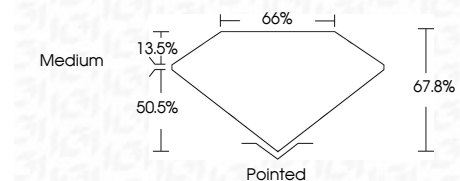

Measurements **12.42 X 9.05 X 6.14 MM**

GRADING RESULTS

Carat Weight **6.02 CARATS**
Color Grade **E**
Clarity Grade **VVS 2**

ADDITIONAL GRADING INFORMATION

Polish **EXCELLENT**
Symmetry **EXCELLENT**
Fluorescence **NONE**
Inscription(s) **IGI LG787654397**
Comments: This Laboratory Grown Diamond was created by Chemical Vapor Deposition (CVD) growth process. Type IIa

March 31, 2026
IGI Report No LG787654397
CUT CORNERED RECT. MODIFIED BRILLIANT
12.42 X 9.05 X 6.14 MM
6.02 CARATS
E
VVS 2
67.8%
50.5%
Medium
Pointed
EXCELLENT
EXCELLENT
NONE
IGI LG787654397
Comments: This Laboratory Grown Diamond was created by Chemical Vapor Deposition (CVD) growth process. Type IIa

LABORATORY GROWN DIAMOND REPORT

March 31, 2026
IGI Report Number **LG787654397**
Description **LABORATORY GROWN DIAMOND**
Shape and Cutting Style **CUT CORNERED RECTANGULAR
MODIFIED BRILLIANT**
Measurements **12.42 X 9.05 X 6.14 MM**

GRADING RESULTS

Carat Weight **6.02 CARATS**
Color Grade **E**
Clarity Grade **VVS 2**

ADDITIONAL GRADING INFORMATION

Polish **EXCELLENT**
Symmetry **EXCELLENT**
Fluorescence **NONE**
Inscription(s) **IGI LG787654397**