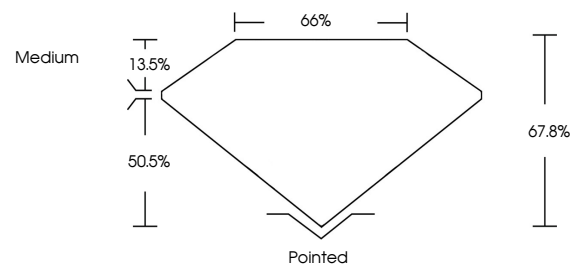

Measurements **12.42 X 9.05 X 6.14 MM**

GRADING RESULTS

Carat Weight **6.02 CARATS**
Color Grade **E**
Clarity Grade **VVS 2**

ADDITIONAL GRADING INFORMATION

Polish **EXCELLENT**
Symmetry **EXCELLENT**
Fluorescence **NONE**
Inscription(s) **IGI LG787654397**
Comments: This Laboratory Grown Diamond was created by Chemical Vapor Deposition (CVD) growth process. Type IIa

GRADING RESULTS

Carat Weight **6.02 CARATS**
Color Grade **E**
Clarity Grade **VVS 2**

ADDITIONAL GRADING INFORMATION

Polish **EXCELLENT**
Symmetry **EXCELLENT**
Fluorescence **NONE**
Inscription(s) **IGI LG787654397**

Comments: This Laboratory Grown Diamond was created by Chemical Vapor Deposition (CVD) growth process. Type IIa

PROPORTIONS

Sample Image Used

CLARITY CHARACTERISTICS

KEY TO SYMBOLS

Red symbols indicate internal characteristics.
Green symbols indicate external characteristics.