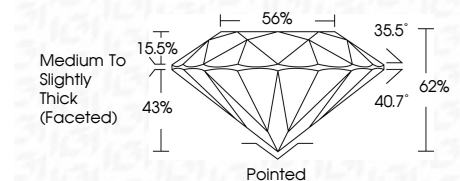

ELECTRONIC COPY

LG787653844
Report verification at igi.org

April 1, 2026
IGI Report Number **LG787653844**
Description **LABORATORY GROWN DIAMOND**
Shape and Cutting Style **ROUND BRILLIANT**
Measurements **7.93 - 8.04 X 4.94 MM**

GRADING RESULTS
Carat Weight **1.93 CARAT**
Color Grade **G**
Clarity Grade **VVS 2**
Cut Grade **IDEAL**

Sample Image Used

ADDITIONAL GRADING INFORMATION
Polish **EXCELLENT**
Symmetry **EXCELLENT**
Fluorescence **NONE**
Inscription(s) **IGI LG787653844**
Comments: This Laboratory Grown Diamond was created by Chemical Vapor Deposition (CVD) growth process. Type IIa

April 1, 2026
IGI Report No LG787653844
ROUND BRILLIANT
7.93 - 8.04 X 4.94 MM
1.93 CARAT
Color Grade **G**
Clarity Grade **VVS 2**
Cut Grade **IDEAL**
Depth **62%**
Table **15.5%**
Medium To Slightly Thick (Faceted)
Culet **Pointed**
Polish **EXCELLENT**
Symmetry **EXCELLENT**
Fluorescence **NONE**
Inscription(s) **IGI LG787653844**
Comments: This Laboratory Grown Diamond was created by Chemical Vapor Deposition (CVD) growth process. Type IIa

April 1, 2026
IGI Report Number **LG787653844**
Description **LABORATORY GROWN DIAMOND**
Shape and Cutting Style **ROUND BRILLIANT**
Measurements **7.93 - 8.04 X 4.94 MM**

GRADING RESULTS
Carat Weight **1.93 CARAT**
Color Grade **G**
Clarity Grade **VVS 2**
Cut Grade **IDEAL**