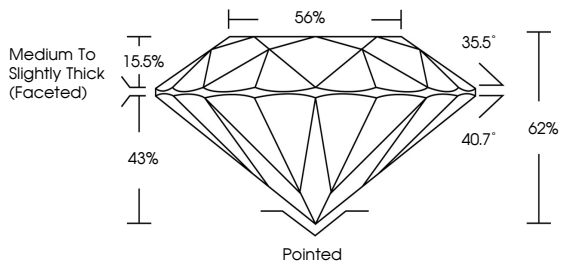

PROPORTIONS