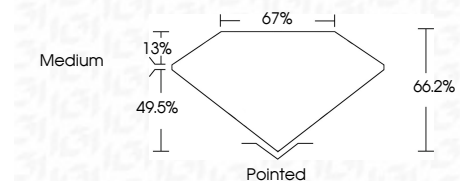

Measurements **11.71 X 8.38 X 5.55 MM**

GRADING RESULTS

Carat Weight **4.72 CARATS**
Color Grade **E**
Clarity Grade **VS 1**

ADDITIONAL GRADING INFORMATION

Polish **EXCELLENT**
Symmetry **EXCELLENT**
Fluorescence **NONE**
Inscription(s) **IGI LG787652695**

Comments: This Laboratory Grown Diamond was created by Chemical Vapor Deposition (CVD) growth process. Type IIa

April 2, 2026
IGI Report No **LG787652695**
CUT CORNERED RECT. MODIFIED BRILLIANT
11.71 X 8.38 X 5.55 MM
Carat Weight **4.72 CARATS**
Color Grade **E**
Clarity Grade **VS 1**
Depth **49.5%**
Table **13%**
Girdle **Medium**
Culet **Pointed**
Polish **EXCELLENT**
Symmetry **EXCELLENT**
Fluorescence **NONE**
Inscription(s) **IGI LG787652695**

Comments: This Laboratory Grown Diamond was created by Chemical Vapor Deposition (CVD) growth process. Type IIa

LABORATORY GROWN DIAMOND REPORT

April 2, 2026
IGI Report Number **LG787652695**
Description **LABORATORY GROWN DIAMOND**
Shape and Cutting Style **CUT CORNERED RECTANGULAR
MODIFIED BRILLIANT**
Measurements **11.71 X 8.38 X 5.55 MM**

GRADING RESULTS

Carat Weight **4.72 CARATS**
Color Grade **E**
Clarity Grade **VS 1**

ADDITIONAL GRADING INFORMATION

Polish **EXCELLENT**
Symmetry **EXCELLENT**
Fluorescence **NONE**

Inscription(s) **IGI LG787652695**