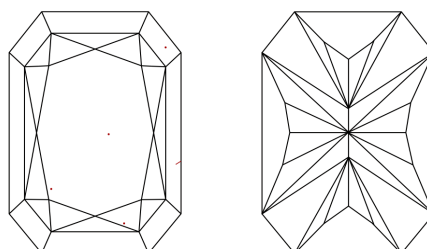

CLARITY CHARACTERISTICS

KEY TO SYMBOLS

Red symbols indicate internal characteristics.
Green symbols indicate external characteristics.

COLOR

D E F G H I J Faint Very Light Light

CLARITY

FL	IF	VS¹⁻²	VS¹⁻²	SI¹⁻²	I¹⁻³
Flawless	Internally Flawless	Very Very Slightly Included	Very Slightly Included	Slightly Included	Included