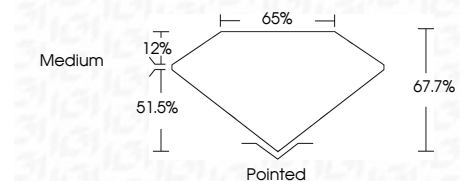

Measurements **12.27 X 8.38 X 5.67 MM**

GRADING RESULTS

Carat Weight **4.94 CARATS**
Color Grade **E**
Clarity Grade **VS 1**

ADDITIONAL GRADING INFORMATION

Polish **EXCELLENT**
Symmetry **EXCELLENT**
Fluorescence **NONE**
Inscription(s) **IGI LG787647540**
Comments: This Laboratory Grown Diamond was created by Chemical Vapor Deposition (CVD) growth process. Type IIa

April 1, 2026
IGI Report No **LG787647540**
CUT CORNERED RECT. MODIFIED BRILLIANT
12.27 X 8.38 X 5.67 MM
Carat Weight **4.94 CARATS**
Color Grade **E**
Clarity Grade **VS 1**
Depth **67.7%**
Table **65%**
Girdle **Medium**
Culet **Pointed**
Polish **EXCELLENT**
Symmetry **EXCELLENT**
Fluorescence **NONE**
Inscription(s) **IGI LG787647540**
Comments: This Laboratory Grown Diamond was created by Chemical Vapor Deposition (CVD) growth process. Type IIa

LABORATORY GROWN DIAMOND REPORT

April 1, 2026
IGI Report Number **LG787647540**
Description **LABORATORY GROWN DIAMOND**
Shape and Cutting Style **CUT CORNERED RECTANGULAR
MODIFIED BRILLIANT**
Measurements **12.27 X 8.38 X 5.67 MM**

GRADING RESULTS

Carat Weight **4.94 CARATS**
Color Grade **E**
Clarity Grade **VS 1**

ADDITIONAL GRADING INFORMATION

Polish **EXCELLENT**
Symmetry **EXCELLENT**
Fluorescence **NONE**
Inscription(s) **IGI LG787647540**