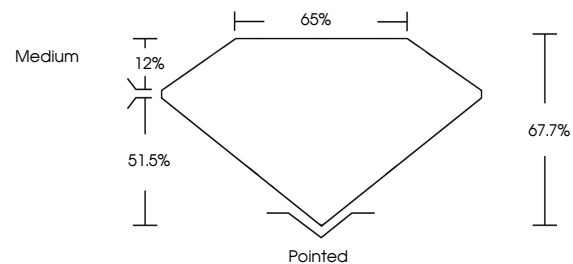

Measurements **12.27 X 8.38 X 5.67 MM**

GRADING RESULTS

Carat Weight **4.94 CARATS**
Color Grade **E**
Clarity Grade **VS 1**

ADDITIONAL GRADING INFORMATION

Polish **EXCELLENT**
Symmetry **EXCELLENT**
Fluorescence **NONE**
Inscription(s) **IGI LG787647540**
Comments: This Laboratory Grown Diamond was created by Chemical Vapor Deposition (CVD) growth process. Type IIa

April 1, 2026
IGI Report No **LG787647540**
CUT CORNERED RECT. MODIFIED BRILLIANT
12.27 X 8.38 X 5.67 MM
Carat Weight **4.94 CARATS**
Color Grade **E**
Clarity Grade **VS 1**
Depth **67.7%**
Table **65%**
Girdle **Medium**
Culet **Pointed**
Polish **EXCELLENT**
Symmetry **EXCELLENT**
Fluorescence **NONE**
Inscription(s) **IGI LG787647540**
Comments: This Laboratory Grown Diamond was created by Chemical Vapor Deposition (CVD) growth process. Type IIa

GRADING RESULTS

Carat Weight **4.94 CARATS**
Color Grade **E**
Clarity Grade **VS 1**

ADDITIONAL GRADING INFORMATION

Polish **EXCELLENT**
Symmetry **EXCELLENT**
Fluorescence **NONE**
Inscription(s) **IGI LG787647540**

Comments: This Laboratory Grown Diamond was created by Chemical Vapor Deposition (CVD) growth process. Type IIa

PROPORTIONS

Sample Image Used

CLARITY CHARACTERISTICS

KEY TO SYMBOLS

Red symbols indicate internal characteristics.
Green symbols indicate external characteristics.