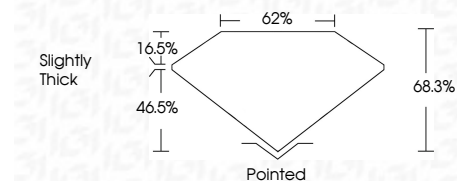

ELECTRONIC COPY

LG787647351
Report verification at igi.org

March 28, 2026

IGI Report Number **LG787647351**

Description **LABORATORY GROWN DIAMOND**

Shape and Cutting Style **CUT CORNERED
RECTANGULAR MODIFIED
BRILLIANT**

Measurements **11.76 X 8.38 X 5.72 MM**

GRADING RESULTS

Carat Weight **5.04 CARATS**

Color Grade **G**

Clarity Grade **VVS 2**

ADDITIONAL GRADING INFORMATION

Polish **EXCELLENT**

Symmetry **EXCELLENT**

Fluorescence **NONE**

Inscription(s) **IGI LG787647351**

Comments: This Laboratory Grown Diamond was created by Chemical Vapor Deposition (CVD) growth process. Type IIa

March 28, 2026	IGI Report No LG787647351	CUT CORNERED RECT. MODIFIED BRILLIANT	5.04 CARATS	G	VVS 2	68.3%	62%	Slightly Thick	Pointed	EXCELLENT	EXCELLENT	NONE	IGI LG787647351
11.76 X 8.38 X 5.72 MM		Color Grade	Carat Weight	Clarity Grade	Depth	Table	Graile	Culet	Polish	Symmetry	Fluorescence	Inscription(s)	IGI LG787647351

Shape and Cutting Style **CUT CORNERED RECTANGULAR
MODIFIED BRILLIANT**

Measurements **11.76 X 8.38 X 5.72 MM**

GRADING RESULTS

Carat Weight **5.04 CARATS**

Color Grade **G**

Clarity Grade **VVS 2**

ADDITIONAL GRADING INFORMATION