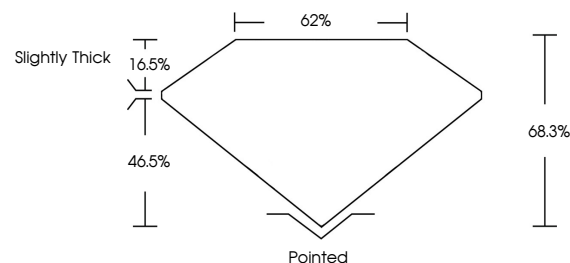

Measurements **11.76 X 8.38 X 5.72 MM**

GRADING RESULTS

Carat Weight **5.04 CARATS**

Color Grade **G**

Clarity Grade **VVS 2**

ADDITIONAL GRADING INFORMATION

Polish **EXCELLENT**

Symmetry **EXCELLENT**

Shape and Cutting Style **CUT CORNERED RECTANGULAR
MODIFIED BRILLIANT**

Measurements **11.76 X 8.38 X 5.72 MM**

GRADING RESULTS

Carat Weight **5.04 CARATS**

Color Grade **G**

Clarity Grade **VVS 2**

ADDITIONAL GRADING INFORMATION

PROPORTIONS

Sample Image Used

CLARITY CHARACTERISTICS

KEY TO SYMBOLS

Red symbols indicate internal characteristics.
Green symbols indicate external characteristics.

COLOR

D E F G H I J Faint Very Light Light