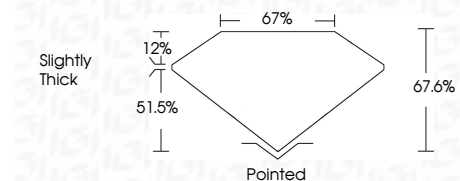

Measurements **14.66 X 10.44 X 7.06 MM**

GRADING RESULTS

Carat Weight **9.38 CARATS**
Color Grade **E**
Clarity Grade **VVS 2**

ADDITIONAL GRADING INFORMATION

Polish **EXCELLENT**
Symmetry **EXCELLENT**
Fluorescence **NONE**
Inscription(s) **IGI LG787641913**
Comments: This Laboratory Grown Diamond was created by Chemical Vapor Deposition (CVD) growth process. Type IIa

March 30, 2026
IGI Report No **LG787641913**
CUT CORNERED RECT. MODIFIED BRILLIANT
14.66 X 10.44 X 7.06 MM
Carat Weight **9.38 CARATS**
Color Grade **E**
Clarity Grade **VVS 2**
Depth **67.6%**
Table **51.5%**
Girdle **Slightly Thick**
Culet **Pointed**
Polish **EXCELLENT**
Symmetry **EXCELLENT**
Fluorescence **NONE**
Inscription(s) **IGI LG787641913**
Comments: This Laboratory Grown Diamond was created by Chemical Vapor Deposition (CVD) growth process. Type IIa

LABORATORY GROWN DIAMOND REPORT

March 30, 2026
IGI Report Number **LG787641913**
Description **LABORATORY GROWN DIAMOND**
Shape and Cutting Style **CUT CORNERED RECTANGULAR
MODIFIED BRILLIANT**
Measurements **14.66 X 10.44 X 7.06 MM**

GRADING RESULTS

Carat Weight **9.38 CARATS**
Color Grade **E**
Clarity Grade **VVS 2**

ADDITIONAL GRADING INFORMATION

Polish **EXCELLENT**
Symmetry **EXCELLENT**
Fluorescence **NONE**
Inscription(s) **IGI LG787641913**