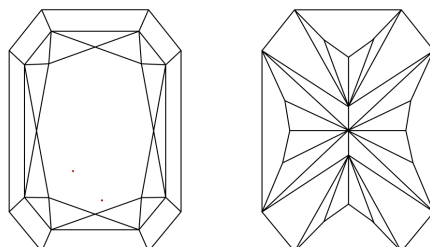

CLARITY CHARACTERISTICS

KEY TO SYMBOLS

Red symbols indicate internal characteristics.
Green symbols indicate external characteristics.

COLOR

D E F G H I J Faint Very Light Light

CLARITY

FL	IF	VVS¹⁻²	VS¹⁻²	SI¹⁻²	I¹⁻³
Flawless	Internally Flawless	Very Very Slightly Included	Very Slightly Included	Slightly Included	Included