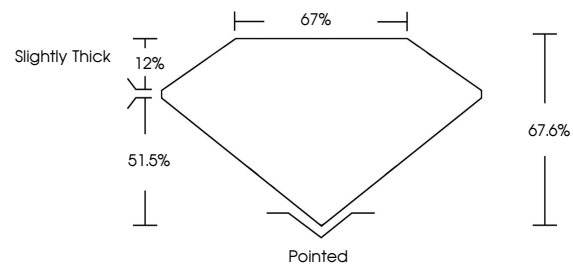

Measurements **14.66 X 10.44 X 7.06 MM**

GRADING RESULTS

Carat Weight **9.38 CARATS**
Color Grade **E**
Clarity Grade **VVS 2**

ADDITIONAL GRADING INFORMATION

Polish **EXCELLENT**
Symmetry **EXCELLENT**
Fluorescence **NONE**
Inscription(s) **IGI LG787641913**
Comments: This Laboratory Grown Diamond was created by Chemical Vapor Deposition (CVD) growth process. Type IIa

March 30, 2026
IGI Report No **LG787641913**
CUT CORNERED RECT. MODIFIED BRILLIANT
14.66 X 10.44 X 7.06 MM
Carat Weight **9.38 CARATS**
Color Grade **E**
Clarity Grade **VVS 2**
Depth **67.6%**
Table **51.5%**
Girdle **Slightly Thick**
Culet **Pointed**
Polish **EXCELLENT**
Symmetry **EXCELLENT**
Fluorescence **NONE**
Inscription(s) **IGI LG787641913**
Comments: This Laboratory Grown Diamond was created by Chemical Vapor Deposition (CVD) growth process. Type IIa

GRADING RESULTS

Carat Weight **9.38 CARATS**
Color Grade **E**
Clarity Grade **VVS 2**

ADDITIONAL GRADING INFORMATION

Polish **EXCELLENT**
Symmetry **EXCELLENT**
Fluorescence **NONE**
Inscription(s) **IGI LG787641913**

Comments: This Laboratory Grown Diamond was created by Chemical Vapor Deposition (CVD) growth process. Type IIa

PROPORTIONS

CLARITY CHARACTERISTICS

KEY TO SYMBOLS

Red symbols indicate internal characteristics.
Green symbols indicate external characteristics.