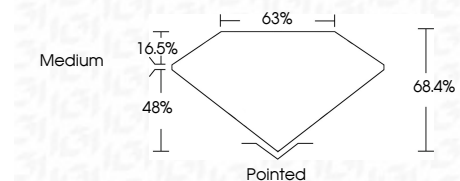

ELECTRONIC COPY

LG787641736
Report verification at igi.org

March 28, 2026
IGI Report Number **LG787641736**
Description **LABORATORY GROWN DIAMOND**
Shape and Cutting Style **CUT CORNERED
RECTANGULAR MODIFIED
BRILLIANT**

Measurements **10.43 X 7.02 X 4.80 MM**

GRADING RESULTS

Carat Weight **3.03 CARATS**
Color Grade **F**
Clarity Grade **VS 1**

ADDITIONAL GRADING INFORMATION

Polish **EXCELLENT**
Symmetry **EXCELLENT**
Fluorescence **NONE**
Inscription(s) **IGI LG787641736**
Comments: This Laboratory Grown Diamond was created by Chemical Vapor Deposition (CVD) growth process. Type IIa

March 28, 2026
IGI Report No **LG787641736**
CUT CORNERED RECT. MODIFIED BRILLIANT
10.43 X 7.02 X 4.80 MM
Carat Weight **3.03 CARATS**
Color Grade **F**
Clarity Grade **VS 1**
Depth **48.4%**
Table **16.5%**
Girdle **Medium**
Culet **Pointed**
Polish **EXCELLENT**
Symmetry **EXCELLENT**
Fluorescence **NONE**
Inscription(s) **IGI LG787641736**
Comments: This Laboratory Grown Diamond was created by Chemical Vapor Deposition (CVD) growth process. Type IIa

GRADING RESULTS

Carat Weight **3.03 CARATS**
Color Grade **F**
Clarity Grade **VS 1**

ADDITIONAL GRADING INFORMATION

Polish **EXCELLENT**
Symmetry **EXCELLENT**
Fluorescence **NONE**
Inscription(s) **IGI LG787641736**