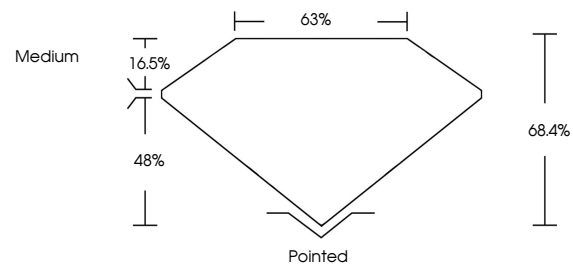

Measurements **10.43 X 7.02 X 4.80 MM**

GRADING RESULTS

Carat Weight **3.03 CARATS**
Color Grade **F**
Clarity Grade **VS 1**

ADDITIONAL GRADING INFORMATION

Polish **EXCELLENT**
Symmetry **EXCELLENT**
Fluorescence **NONE**
Inscription(s) **IGI LG787641736**
Comments: This Laboratory Grown Diamond was created by Chemical Vapor Deposition (CVD) growth process. Type IIa

March 28, 2026
IGI Report No **LG787641736**
CUT CORNERED RECT. MODIFIED BRILLIANT
10.43 X 7.02 X 4.80 MM
Carat Weight **3.03 CARATS**
Color Grade **F**
Clarity Grade **VS 1**
Depth **48.4%**
Table **16.5%**
Girdle **Medium**
Culet **Pointed**
Polish **EXCELLENT**
Symmetry **EXCELLENT**
Fluorescence **NONE**
Inscription(s) **IGI LG787641736**
Comments: This Laboratory Grown Diamond was created by Chemical Vapor Deposition (CVD) growth process. Type IIa

GRADING RESULTS

Carat Weight **3.03 CARATS**
Color Grade **F**
Clarity Grade **VS 1**

ADDITIONAL GRADING INFORMATION

Polish **EXCELLENT**
Symmetry **EXCELLENT**
Fluorescence **NONE**
Inscription(s) **IGI LG787641736**

Comments: This Laboratory Grown Diamond was created by Chemical Vapor Deposition (CVD) growth process. Type IIa

PROPORTIONS

Sample Image Used

CLARITY CHARACTERISTICS

KEY TO SYMBOLS

Red symbols indicate internal characteristics.
Green symbols indicate external characteristics.