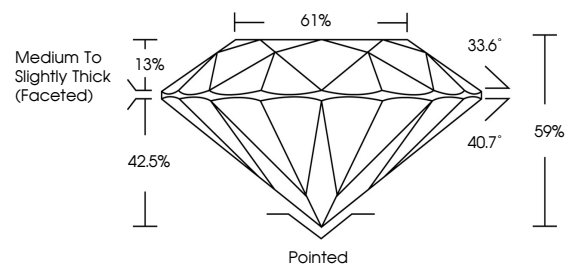

GRADING RESULTS

Carat Weight **1.60 CARAT**
Color Grade **E**
Clarity Grade **VVS 2**
Cut Grade **EXCELLENT**

ADDITIONAL GRADING INFORMATION

Polish **EXCELLENT**
Symmetry **EXCELLENT**
Fluorescence **NONE**
Inscription(s) **IGI LG787641311**
Comments: This Laboratory Grown Diamond was created by Chemical Vapor Deposition (CVD) growth process. Type IIa

March 30, 2026
IGI Report No LG787641311
ROUND BRILLIANT
7.61 - 7.66 X 4.51 MM
Carat Weight **1.60 CARAT**
Color Grade **E**
Clarity Grade **VVS 2**
Cut Grade **EXCELLENT**
Depth **61%**
Table **61%**
Girdle **Medium To Slightly Thick (Faceted)**
Culet **Pointed**
Polish **EXCELLENT**
Symmetry **EXCELLENT**
Fluorescence **NONE**
Inscription(s) **IGI LG787641311**
Comments: This Laboratory Grown Diamond was created by Chemical Vapor Deposition (CVD) growth process. Type IIa

March 30, 2026
IGI Report Number **LG787641311**
Description **LABORATORY GROWN DIAMOND**
Shape and Cutting Style **ROUND BRILLIANT**
Measurements **7.61 - 7.66 X 4.51 MM**

GRADING RESULTS

Carat Weight **1.60 CARAT**
Color Grade **E**
Clarity Grade **VVS 2**
Cut Grade **EXCELLENT**

PROPORTIONS

CLARITY CHARACTERISTICS

KEY TO SYMBOLS

Red symbols indicate internal characteristics.
Green symbols indicate external characteristics.

Sample Image Used

COLOR

D E F G H I J Faint Very Light Light