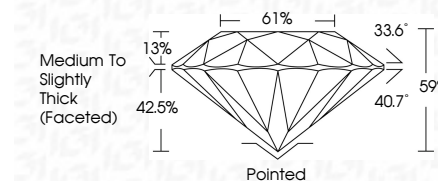

ELECTRONIC COPY

LG787641311
Report verification at igi.org

March 30, 2026
IGI Report Number **LG787641311**
Description **LABORATORY GROWN DIAMOND**
Shape and Cutting Style **ROUND BRILLIANT**
Measurements **7.61 - 7.66 X 4.51 MM**

GRADING RESULTS

Carat Weight **1.60 CARAT**
Color Grade **E**
Clarity Grade **VVS 2**
Cut Grade **EXCELLENT**

ADDITIONAL GRADING INFORMATION

Polish **EXCELLENT**
Symmetry **EXCELLENT**
Fluorescence **NONE**
Inscription(s) **IGI LG787641311**
Comments: This Laboratory Grown Diamond was created by Chemical Vapor Deposition (CVD) growth process. Type IIa

March 30, 2026
IGI Report No LG787641311
ROUND BRILLIANT
7.61 - 7.66 X 4.51 MM
Carat Weight **1.60 CARAT**
Color Grade **E**
Clarity Grade **VVS 2**
Cut Grade **EXCELLENT**
Depth **61%**
Table **61%**
Girdle **Medium To Slightly Thick (Faceted)**
Culet **Pointed**
Polish **EXCELLENT**
Symmetry **EXCELLENT**
Fluorescence **NONE**
Inscription(s) **IGI LG787641311**
Comments: This Laboratory Grown Diamond was created by Chemical Vapor Deposition (CVD) growth process. Type IIa

March 30, 2026
IGI Report Number **LG787641311**
Description **LABORATORY GROWN DIAMOND**
Shape and Cutting Style **ROUND BRILLIANT**
Measurements **7.61 - 7.66 X 4.51 MM**

GRADING RESULTS

Carat Weight **1.60 CARAT**
Color Grade **E**
Clarity Grade **VVS 2**
Cut Grade **EXCELLENT**