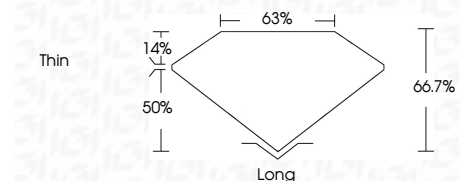

**ELECTRONIC COPY**

LG787630746  
Report verification at igi.org

March 31, 2026  
IGI Report Number **LG787630746**  
Description **LABORATORY GROWN DIAMOND**  
Shape and Cutting Style **EMERALD CUT**  
Measurements **10.33 X 6.67 X 4.45 MM**

**GRADING RESULTS**

Carat Weight **3.09 CARATS**  
Color Grade **D**  
Clarity Grade **VS 1**

**ADDITIONAL GRADING INFORMATION**

Polish **EXCELLENT**  
Symmetry **EXCELLENT**  
Fluorescence **NONE**  
Inscription(s) **IGI LG787630746**  
Comments: This Laboratory Grown Diamond was created by Chemical Vapor Deposition (CVD) growth process. Type IIa

March 31, 2026  
IGI Report No **LG787630746**  
**EMERALD CUT**  
3.09 CARATS  
D  
10.33 X 6.67 X 4.45 MM  
Carat Weight  
Color Grade  
Clarity Grade  
Depth  
Table  
Girdle  
Thin  
Long  
EXCELLENT  
EXCELLENT  
NONE  
IGI LG787630746  
Comments: This Laboratory Grown Diamond was created by Chemical Vapor Deposition (CVD) growth process. Type IIa

March 31, 2026  
IGI Report Number **LG787630746**  
Description **LABORATORY GROWN DIAMOND**  
Shape and Cutting Style **EMERALD CUT**  
Measurements **10.33 X 6.67 X 4.45 MM**

**GRADING RESULTS**

Carat Weight **3.09 CARATS**  
Color Grade **D**  
Clarity Grade **VS 1**