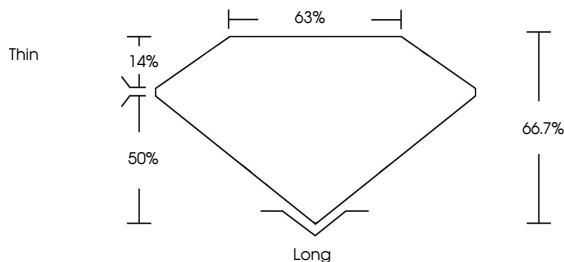

March 31, 2026  
IGI Report No **LG787630746**  
**EMERALD CUT**  
3.09 CARATS  
D  
10.33 X 6.67 X 4.45 MM  
Carat Weight  
Color Grade  
Clarity Grade  
Depth  
Table  
Girdle  
Thin  
Long  
EXCELLENT  
EXCELLENT  
NONE  
IGI LG787630746  
Comments: This Laboratory Grown Diamond was created by Chemical Vapor Deposition (CVD) growth process. Type IIa

March 31, 2026  
IGI Report Number **LG787630746**  
Description **LABORATORY GROWN DIAMOND**  
Shape and Cutting Style **EMERALD CUT**  
Measurements **10.33 X 6.67 X 4.45 MM**

**GRADING RESULTS**

Carat Weight **3.09 CARATS**  
Color Grade **D**  
Clarity Grade **VS 1**

**PROPORTIONS**

Sample Image Used

**CLARITY CHARACTERISTICS**

**KEY TO SYMBOLS**

Red symbols indicate internal characteristics.  
Green symbols indicate external characteristics.

**COLOR**

D	E	F	G	H	I	J	Faint	Very Light	Light
---	---	---	---	---	---	---	-------	------------	-------