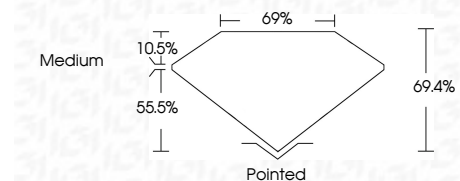

**ELECTRONIC COPY**

LG787629077  
Report verification at igi.org

March 30, 2026  
IGI Report Number **LG787629077**  
Description **LABORATORY GROWN DIAMOND**  
Shape and Cutting Style **PRINCESS CUT**  
Measurements **6.86 X 6.73 X 4.67 MM**

**GRADING RESULTS**  
Carat Weight **1.90 CARAT**  
Color Grade **D**  
Clarity Grade **VS 1**

**ADDITIONAL GRADING INFORMATION**  
Polish **EXCELLENT**  
Symmetry **EXCELLENT**  
Fluorescence **NONE**  
Inscription(s) **IGI LG787629077**  
Comments: This Laboratory Grown Diamond was created by Chemical Vapor Deposition (CVD) growth process. Type IIa

March 30, 2026  
IGI Report No **LG787629077**  
**PRINCESS CUT**  
Carat Weight **1.90 CARAT**  
Color Grade **D**  
Clarity Grade **VS 1**  
Table **10.5%**  
Depth **55.5%**  
Girdle **Medium**  
Culet **Pointed**  
Polish **EXCELLENT**  
Symmetry **EXCELLENT**  
Fluorescence **NONE**  
Inscription(s) **IGI LG787629077**  
Comments: This Laboratory Grown Diamond was created by Chemical Vapor Deposition (CVD) growth process. Type IIa

March 30, 2026  
IGI Report Number **LG787629077**  
Description **LABORATORY GROWN DIAMOND**  
Shape and Cutting Style **PRINCESS CUT**  
Measurements **6.86 X 6.73 X 4.67 MM**

**GRADING RESULTS**  
Carat Weight **1.90 CARAT**  
Color Grade **D**  
Clarity Grade **VS 1**