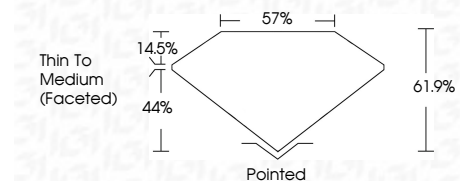

ELECTRONIC COPY

LG787621468
Report verification at igi.org

May 14, 2026
IGI Report Number **LG787621468**
Description **LABORATORY GROWN DIAMOND**
Shape and Cutting Style **PEAR BRILLIANT**
Measurements **9.64 X 5.98 X 3.70 MM**

GRADING RESULTS
Carat Weight **1.20 CARAT**
Color Grade **D**
Clarity Grade **FLAWLESS**

ADDITIONAL GRADING INFORMATION
Polish **EXCELLENT**
Symmetry **EXCELLENT**
Fluorescence **NONE**
Inscription(s) **IGI LG787621468**
Comments: As Grown - No indication of post-growth treatment.
This Laboratory Grown Diamond was created by High Pressure High Temperature (HPHT) growth process.
Type II

May 14, 2026
IGI Report No LG787621468
PEAR BRILLIANT
1.20 CARAT
Color Grade **D**
Clarity Grade **FLAWLESS**
Depth 61.9%
Table 57%
Girdle Thin To Medium (Faceted)
Culet Pointed
Polish **EXCELLENT**
Symmetry **EXCELLENT**
Fluorescence **NONE**
Inscription(s) **IGI LG787621468**
Comments: As Grown - No indication of post-growth treatment.
This Laboratory Grown Diamond was created by High Pressure High Temperature (HPHT) growth process.
Type II

May 14, 2026
IGI Report Number **LG787621468**
Description **LABORATORY GROWN DIAMOND**
Shape and Cutting Style **PEAR BRILLIANT**
Measurements **9.64 X 5.98 X 3.70 MM**

GRADING RESULTS
Carat Weight **1.20 CARAT**
Color Grade **D**
Clarity Grade **FLAWLESS**