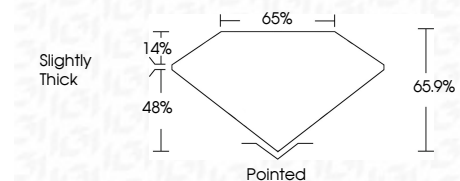

ELECTRONIC COPY

LG787620774
Report verification at igi.org

May 9, 2026
IGI Report Number **LG787620774**
Description **LABORATORY GROWN DIAMOND**
Shape and Cutting Style **SQUARE EMERALD CUT**
Measurements **7.93 X 7.92 X 5.22 MM**

GRADING RESULTS
Carat Weight **3.09 CARATS**
Color Grade **D**
Clarity Grade **FLAWLESS**

ADDITIONAL GRADING INFORMATION
Polish **EXCELLENT**
Symmetry **EXCELLENT**
Fluorescence **NONE**
Inscription(s) **IGI LG787620774**
Comments: As Grown - No indication of post-growth treatment.
This Laboratory Grown Diamond was created by High Pressure High Temperature (HPHT) growth process.
Type II

May 9, 2026
IGI Report No **LG787620774**
SQUARE EMERALD CUT
3.09 CARATS
D
Carat Weight
Color Grade
Clarity Grade
Depth
Table
Girdle
Slightly Thick
Pointed
EXCELLENT
EXCELLENT
NONE
IGI LG787620774
Inscription(s)

Comments: As Grown - No indication of post-growth treatment.
This Laboratory Grown Diamond was created by High Pressure High Temperature (HPHT) growth process.
Type II

May 9, 2026
IGI Report Number **LG787620774**
Description **LABORATORY GROWN DIAMOND**
Shape and Cutting Style **SQUARE EMERALD CUT**
Measurements **7.93 X 7.92 X 5.22 MM**