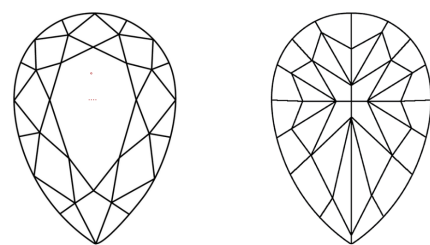

April 8, 2026
IGI Report Number **LG787610964**
Description **LABORATORY GROWN DIAMOND**
Shape and Cutting Style **PEAR MODIFIED BRILLIANT**
Measurements **9.13 X 5.93 X 3.61 MM**

GRADING RESULTS
Carat Weight **1.43 CARAT**
Color Grade **FANCY VIVID BLUE**
Clarity Grade **VVS 2**

PROPORTIONS

Sample Image Used

CLARITY CHARACTERISTICS

KEY TO SYMBOLS
Red symbols indicate internal characteristics.
Green symbols indicate external characteristics.

COLOR

D	E	F	G	H	I	J	Faint	Very Light	Light
---	---	---	---	---	---	---	-------	------------	-------