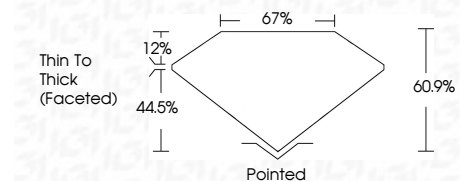

ELECTRONIC COPY

LG787610964
Report verification at igi.org

April 8, 2026
IGI Report Number **LG787610964**
Description **LABORATORY GROWN DIAMOND**
Shape and Cutting Style **PEAR MODIFIED BRILLIANT**
Measurements **9.13 X 5.93 X 3.61 MM**

GRADING RESULTS
Carat Weight **1.43 CARAT**
Color Grade **FANCY VIVID BLUE**
Clarity Grade **VVS 2**

ADDITIONAL GRADING INFORMATION
Polish **VERY GOOD**
Symmetry **VERY GOOD**
Fluorescence **NONE**
Inscription(s) **IGI LG787610964**
Comments: This Laboratory Grown Diamond was created by Chemical Vapor Deposition (CVD) growth process. Indications of post-growth treatment.

April 8, 2026
IGI Report No **LG787610964**
PEAR MODIFIED BRILLIANT
9.13 X 5.93 X 3.61 MM
1.43 CARAT
FANCY VIVID BLUE
VVS 2
60.9%
67%
Thin To Thick (Faceted)
Pointed
Polish **VERY GOOD**
Symmetry **VERY GOOD**
Fluorescence **NONE**
Inscription(s) **IGI LG787610964**
Comments: This Laboratory Grown Diamond was created by Chemical Vapor Deposition (CVD) growth process. Indications of post-growth treatment.

April 8, 2026
IGI Report Number **LG787610964**
Description **LABORATORY GROWN DIAMOND**
Shape and Cutting Style **PEAR MODIFIED BRILLIANT**
Measurements **9.13 X 5.93 X 3.61 MM**

GRADING RESULTS
Carat Weight **1.43 CARAT**
Color Grade **FANCY VIVID BLUE**
Clarity Grade **VVS 2**