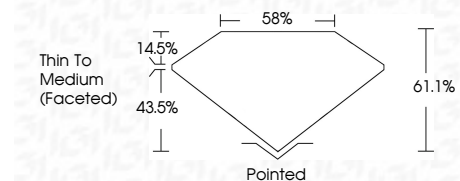

ELECTRONIC COPY

LG787609887
Report verification at igi.org

March 28, 2026
IGI Report Number **LG787609887**
Description **LABORATORY GROWN DIAMOND**
Shape and Cutting Style **PEAR BRILLIANT**
Measurements **10.49 X 6.46 X 3.95 MM**

GRADING RESULTS
Carat Weight **1.55 CARAT**
Color Grade **E**
Clarity Grade **VVS 2**

ADDITIONAL GRADING INFORMATION
Polish **EXCELLENT**
Symmetry **EXCELLENT**
Fluorescence **NONE**
Inscription(s) **IGI LG787609887**
Comments: This Laboratory Grown Diamond was created by Chemical Vapor Deposition (CVD) growth process. Type IIa

March 28, 2026
IGI Report No LG787609887
PEAR BRILLIANT
10.49 X 6.46 X 3.95 MM
1.55 CARAT
E
VVS 2
61.1%
85%
Thin To Medium (Faceted)
Pointed
EXCELLENT
EXCELLENT
NONE
IGI LG787609887
Comments: This Laboratory Grown Diamond was created by Chemical Vapor Deposition (CVD) growth process. Type IIa

FOR THE SUSTAINABILITY RATED CERTIFICATE, SCAN HERE →

LABORATORY GROWN DIAMOND REPORT

March 28, 2026
IGI Report Number **LG787609887**
Description **LABORATORY GROWN DIAMOND**
Shape and Cutting Style **PEAR BRILLIANT**
Measurements **10.49 X 6.46 X 3.95 MM**