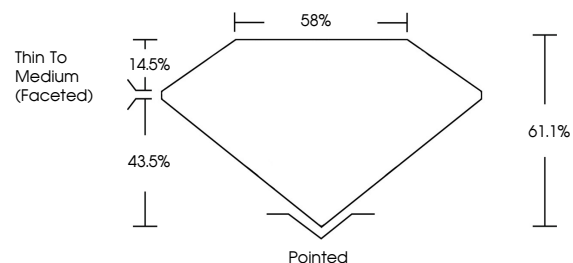

PROPORTIONS