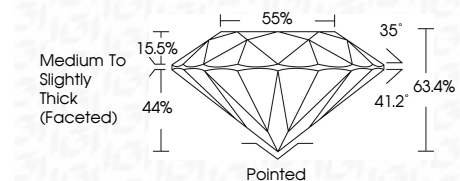

ELECTRONIC COPY

LG787606751
Report verification at igi.org

March 27, 2026
IGI Report Number **LG787606751**
Description **LABORATORY GROWN DIAMOND**
Shape and Cutting Style **ROUND BRILLIANT**
Measurements **7.93 - 7.97 X 5.04 MM**

GRADING RESULTS

Carat Weight **1.96 CARAT**
Color Grade **D**
Clarity Grade **VVS 2**
Cut Grade **EXCELLENT**

Sample Image Used

ADDITIONAL GRADING INFORMATION

Polish **EXCELLENT**
Symmetry **EXCELLENT**
Fluorescence **NONE**
Inscription(s) **IGI LG787606751**
Comments: This Laboratory Grown Diamond was created by Chemical Vapor Deposition (CVD) growth process. Type IIa

March 27, 2026
IGI Report No LG787606751
ROUND BRILLIANT
1.96 CARAT
Color Grade **D**
Clarity Grade **VVS 2**
Depth **63.4%**
Table **55%**
Crown Height **15.5%**
Pavilion Height **44%**
Crown Thickness **Medium To Slightly Thick (Faceted)**
Cut **Pointed**
Polish **EXCELLENT**
Symmetry **EXCELLENT**
Fluorescence **NONE**
Inscription(s) **IGI LG787606751**
Comments: This Laboratory Grown Diamond was created by Chemical Vapor Deposition (CVD) growth process. Type IIa

GRADING RESULTS

Carat Weight **1.96 CARAT**
Color Grade **D**
Clarity Grade **VVS 2**
Cut Grade **EXCELLENT**

ADDITIONAL GRADING INFORMATION

Polish **EXCELLENT**
Symmetry **EXCELLENT**
Fluorescence **NONE**
Inscription(s) **IGI LG787606751**