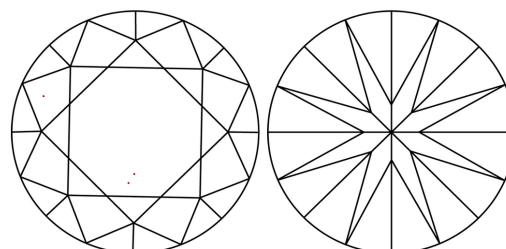

CLARITY CHARACTERISTICS

KEY TO SYMBOLS

Red symbols indicate internal characteristics.
Green symbols indicate external characteristics.

COLOR

D E F G H I J Faint Very Light Light

CLARITY

FL	IF	VVS¹⁻²	VS¹⁻²	SI¹⁻²	I¹⁻³
Flawless	Internally Flawless	Very Very Slightly Included	Very Slightly Included	Slightly Included	Included