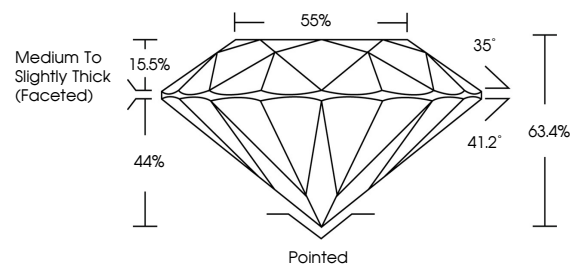

March 27, 2026
IGI Report No LG787606751
ROUND BRILLIANT
1.96 CARAT
Color Grade **D**
Clarity Grade **VVS 2**
Depth **63.4%**
Table **55%**
Crown Height **15.5%**
Pavilion Height **44%**
Crown Thickness **Medium To Slightly Thick (Faceted)**
Cut **Pointed**
Polish **EXCELLENT**
Symmetry **EXCELLENT**
Fluorescence **NONE**
Inscription(s) **IGI LG787606751**
Comments: This Laboratory Grown Diamond was created by Chemical Vapor Deposition (CVD) growth process. Type IIa

LABORATORY GROWN DIAMOND REPORT

March 27, 2026
IGI Report Number **LG787606751**
Description **LABORATORY GROWN DIAMOND**
Shape and Cutting Style **ROUND BRILLIANT**
Measurements **7.93 - 7.97 X 5.04 MM**

GRADING RESULTS

Carat Weight **1.96 CARAT**
Color Grade **D**
Clarity Grade **VVS 2**
Cut Grade **EXCELLENT**

ADDITIONAL GRADING INFORMATION

Polish **EXCELLENT**
Symmetry **EXCELLENT**
Fluorescence **NONE**
Inscription(s) **IGI LG787606751**

Comments: This Laboratory Grown Diamond was created by Chemical Vapor Deposition (CVD) growth process. Type IIa

PROPORTIONS

CLARITY CHARACTERISTICS

KEY TO SYMBOLS

Red symbols indicate internal characteristics.
Green symbols indicate external characteristics.