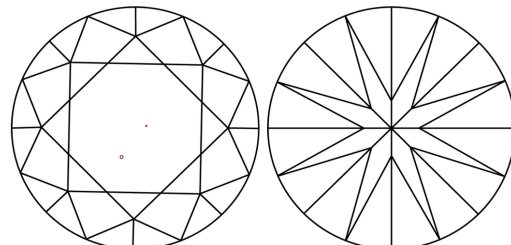

March 28, 2026
IGI Report Number **LG787606391**
Description **LABORATORY GROWN DIAMOND**
Shape and Cutting Style **ROUND BRILLIANT**
Measurements **7.37 - 7.44 X 4.53 MM**

GRADING RESULTS
Carat Weight **1.55 CARAT**
Color Grade **E**
Clarity Grade **VS 1**
Cut Grade **IDEAL**

PROPORTIONS

CLARITY CHARACTERISTICS

KEY TO SYMBOLS
Red symbols indicate internal characteristics.
Green symbols indicate external characteristics.

Sample Image Used

COLOR

D	E	F	G	H	I	J	Faint	Very Light	Light
---	---	---	---	---	---	---	-------	------------	-------