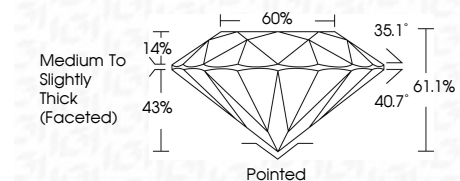

ELECTRONIC COPY

LG787606391
Report verification at igi.org

March 28, 2026
IGI Report Number **LG787606391**
Description **LABORATORY GROWN DIAMOND**
Shape and Cutting Style **ROUND BRILLIANT**
Measurements **7.37 - 7.44 X 4.53 MM**

GRADING RESULTS
Carat Weight **1.55 CARAT**
Color Grade **E**
Clarity Grade **VS 1**
Cut Grade **IDEAL**

ADDITIONAL GRADING INFORMATION
Polish **EXCELLENT**
Symmetry **EXCELLENT**
Fluorescence **NONE**
Inscription(s) **IGI LG787606391**
Comments: This Laboratory Grown Diamond was created by Chemical Vapor Deposition (CVD) growth process. Type IIa

March 28, 2026
IGI Report No **LG787606391**
ROUND BRILLIANT
Carat Weight **1.55 CARAT**
Color Grade **E**
Clarity Grade **VS 1**
Depth **61.1%**
Table **60%**
Girdle **Medium To Slightly Thick (Faceted)**
Culet **Pointed**
Polish **EXCELLENT**
Symmetry **EXCELLENT**
Fluorescence **NONE**
Inscription(s) **IGI LG787606391**
Comments: This Laboratory Grown Diamond was created by Chemical Vapor Deposition (CVD) growth process. Type IIa

March 28, 2026
IGI Report Number **LG787606391**
Description **LABORATORY GROWN DIAMOND**
Shape and Cutting Style **ROUND BRILLIANT**
Measurements **7.37 - 7.44 X 4.53 MM**

GRADING RESULTS
Carat Weight **1.55 CARAT**
Color Grade **E**
Clarity Grade **VS 1**
Cut Grade **IDEAL**