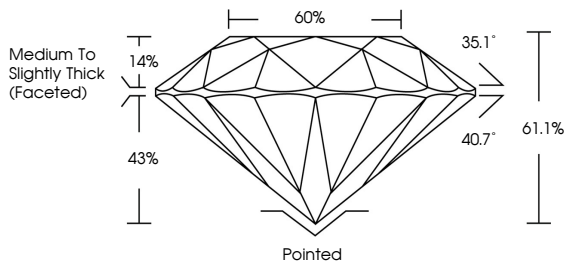

PROPORTIONS