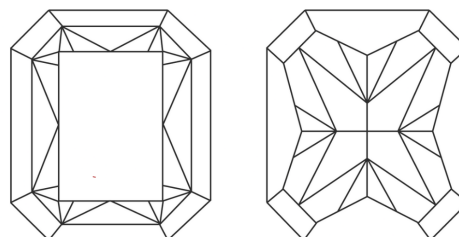

CLARITY CHARACTERISTICS

KEY TO SYMBOLS

Red symbols indicate internal characteristics.
Green symbols indicate external characteristics.