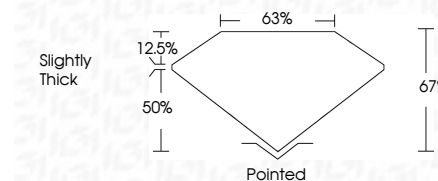

ELECTRONIC COPY

LG787602609
Report verification at igi.org

April 7, 2026
IGI Report Number **LG787602609**
Description **LABORATORY GROWN DIAMOND**
Shape and Cutting Style **CUT CORNERED
RECTANGULAR MODIFIED
BRILLIANT**
Measurements **9.98 X 7.02 X 4.70 MM**

GRADING RESULTS

Carat Weight **3.04 CARATS**
Color Grade **FANCY VIVID PINK**
Clarity Grade **VVS 2**

ADDITIONAL GRADING INFORMATION

Polish **EXCELLENT**
Symmetry **EXCELLENT**
Fluorescence **SLIGHT**
Inscription(s) **IGI LG787602609**
Comments: This Laboratory Grown Diamond was created by Chemical Vapor Deposition (CVD) growth process. Indications of post-growth treatment.

April 7, 2026
IGI Report No **LG787602609**
CUT CORNERED RECT. MODIFIED BRILLIANT
9.98 X 7.02 X 4.70 MM
3.04 CARATS
FANCY VIVID PINK
VVS 2
67%
63%
Slightly Thick
Pointed
EXCELLENT
EXCELLENT
SLIGHT
IGI LG787602609
Comments: This Laboratory Grown Diamond was created by Chemical Vapor Deposition (CVD) growth process. Indications of post-growth treatment.

GRADING RESULTS

Carat Weight **3.04 CARATS**
Color Grade **FANCY VIVID PINK**
Clarity Grade **VVS 2**

ADDITIONAL GRADING INFORMATION

Polish **EXCELLENT**
Symmetry **EXCELLENT**
Fluorescence **SLIGHT**
Inscription(s) **IGI LG787602609**