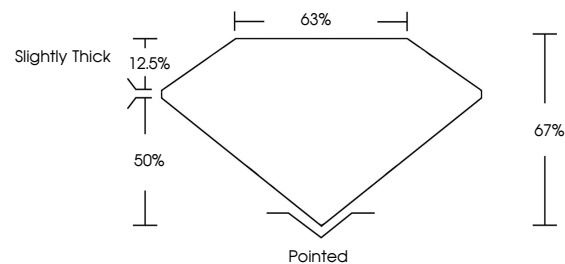

GRADING RESULTS

Carat Weight **3.04 CARATS**
Color Grade **FANCY VIVID PINK**
Clarity Grade **VVS 2**

ADDITIONAL GRADING INFORMATION

Polish **EXCELLENT**
Symmetry **EXCELLENT**
Fluorescence **SLIGHT**
Inscription(s) **IGI LG787602609**

Comments: This Laboratory Grown Diamond was created by Chemical Vapor Deposition (CVD) growth process. Indications of post-growth treatment.

PROPORTIONS

CLARITY CHARACTERISTICS

KEY TO SYMBOLS

Red symbols indicate internal characteristics.
Green symbols indicate external characteristics.