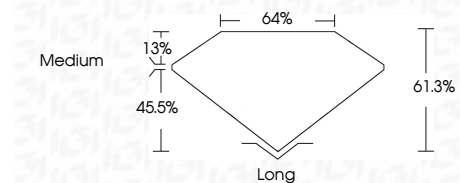

ELECTRONIC COPY

LG786699735
Report verification at igi.org

April 9, 2026
IGI Report Number **LG786699735**
Description **LABORATORY GROWN DIAMOND**
Shape and Cutting Style **EMERALD CUT**
Measurements **14.43 X 10.01 X 6.14 MM**

GRADING RESULTS
Carat Weight **9.05 CARATS**
Color Grade **FANCY VIVID BLUE**
Clarity Grade **VVS 2**

ADDITIONAL GRADING INFORMATION
Polish **EXCELLENT**
Symmetry **EXCELLENT**
Fluorescence **NONE**
Inscription(s) **IGI LG786699735**
Comments: This Laboratory Grown Diamond was created by Chemical Vapor Deposition (CVD) growth process. Indications of post-growth treatment.

April 9, 2026
IGI Report No **LG786699735**
EMERALD CUT
9.05 CARATS
Carat Weight **FANCY VIVID BLUE**
Color Grade **VVS 2**
Clarity Grade **61.0%**
Depth **45.5%**
Table **Medium**
Girdle **Long**
Culet **EXCELLENT**
Polish **EXCELLENT**
Symmetry **EXCELLENT**
Fluorescence **NONE**
Inscription(s) **IGI LG786699735**

GRADING RESULTS
Carat Weight **9.05 CARATS**
Color Grade **FANCY VIVID BLUE**
Clarity Grade **VVS 2**

ADDITIONAL GRADING INFORMATION
Polish **EXCELLENT**
Symmetry **EXCELLENT**
Fluorescence **NONE**
Inscription(s) **IGI LG786699735**