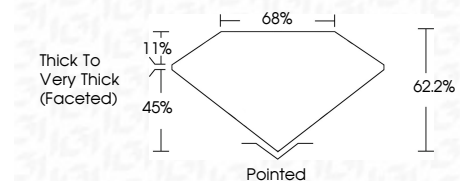

ELECTRONIC COPY

LG786698949
Report verification at igi.org

April 7, 2026
IGI Report Number **LG786698949**
Description **LABORATORY GROWN DIAMOND**
Shape and Cutting Style **PEAR BRILLIANT**
Measurements **10.61 X 7.06 X 4.39 MM**

GRADING RESULTS

Carat Weight **2.01 CARATS**
Color Grade **FANCY VIVID BLUE**
Clarity Grade **VS 1**

ADDITIONAL GRADING INFORMATION

Polish **EXCELLENT**
Symmetry **EXCELLENT**
Fluorescence **NONE**
Inscription(s) **IGI LG786698949**
Comments: This Laboratory Grown Diamond was created by Chemical Vapor Deposition (CVD) growth process. Indications of post-growth treatment.

April 7, 2026
IGI Report No **LG786698949**
PEAR BRILLIANT
2.01 CARATS
Carat Weight **2.01 CARATS**
Color Grade **FANCY VIVID BLUE**
Clarity Grade **VS 1**
Depth **62.2%**
Table **68%**
Girdle **Thick to Very Thick (Faceted)**
Culet **Pointed**
Polish **EXCELLENT**
Symmetry **EXCELLENT**
Fluorescence **NONE**
Inscription(s) **IGI LG786698949**
Comments: This Laboratory Grown Diamond was created by Chemical Vapor Deposition (CVD) growth process. Indications of post-growth treatment.

April 7, 2026
IGI Report Number **LG786698949**
Description **LABORATORY GROWN DIAMOND**
Shape and Cutting Style **PEAR BRILLIANT**
Measurements **10.61 X 7.06 X 4.39 MM**

GRADING RESULTS

Carat Weight **2.01 CARATS**
Color Grade **FANCY VIVID BLUE**
Clarity Grade **VS 1**