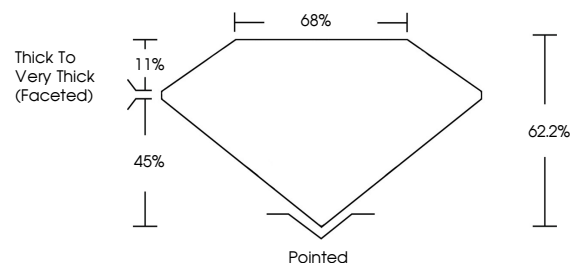

April 7, 2026
IGI Report No **LG786698949**
PEAR BRILLIANT
2.01 CARATS
Carat Weight **2.01 CARATS**
Color Grade **FANCY VIVID BLUE**
Clarity Grade **VS 1**
Depth **62.2%**
Table **68%**
Girdle **Thick to Very Thick (Faceted)**
Culet **Pointed**
Polish **EXCELLENT**
Symmetry **EXCELLENT**
Fluorescence **NONE**
Inscription(s) **IGI LG786698949**
Comments: This Laboratory Grown Diamond was created by Chemical Vapor Deposition (CVD) growth process. Indications of post-growth treatment.

April 7, 2026
IGI Report Number **LG786698949**
Description **LABORATORY GROWN DIAMOND**
Shape and Cutting Style **PEAR BRILLIANT**
Measurements **10.61 X 7.06 X 4.39 MM**

GRADING RESULTS

Carat Weight **2.01 CARATS**
Color Grade **FANCY VIVID BLUE**
Clarity Grade **VS 1**

PROPORTIONS

Sample Image Used

CLARITY CHARACTERISTICS

KEY TO SYMBOLS

Red symbols indicate internal characteristics.
Green symbols indicate external characteristics.

COLOR

D E F G H I J Faint Very Light Light