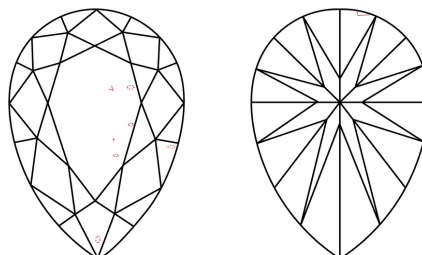

April 7, 2026
IGI Report Number **LG786698949**
Description **LABORATORY GROWN DIAMOND**
Shape and Cutting Style **PEAR BRILLIANT**
Measurements **10.61 X 7.06 X 4.39 MM**

GRADING RESULTS

Carat Weight **2.01 CARATS**
Color Grade **FANCY VIVID BLUE**
Clarity Grade **VS 1**

PROPORTIONS

Sample Image Used

CLARITY CHARACTERISTICS

KEY TO SYMBOLS

Red symbols indicate internal characteristics.
Green symbols indicate external characteristics.

COLOR

D E F G H I J Faint Very Light Light

CLARITY

FL	IF	VS ¹⁻²	VS ¹⁻²	SI ¹⁻²	I ¹⁻³
Flawless	Internally Flawless	Very Very Slightly Included	Very Slightly Included	Slightly Included	Included