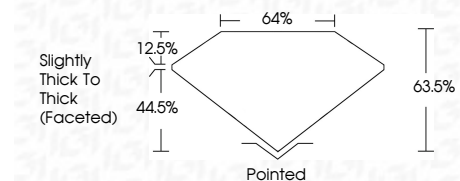

ELECTRONIC COPY

LG786698796
Report verification at igi.org

April 7, 2026
IGI Report Number **LG786698796**
Description **LABORATORY GROWN DIAMOND**
Shape and Cutting Style **OVAL MODIFIED BRILLIANT**
Measurements **10.22 X 7.16 X 4.55 MM**

GRADING RESULTS
Carat Weight **2.60 CARATS**
Color Grade **FANCY VIVID YELLOW**
Clarity Grade **VVS 2**

ADDITIONAL GRADING INFORMATION
Polish **EXCELLENT**
Symmetry **EXCELLENT**
Fluorescence **NONE**
Inscription(s) **IGI LG786698796**
Comments: This Laboratory Grown Diamond was created by Chemical Vapor Deposition (CVD) growth process.

April 7, 2026
IGI Report No **LG786698796**
OVAL MODIFIED BRILLIANT
10.22 X 7.16 X 4.55 MM
Carat Weight **2.60 CARATS**
Color Grade **FANCY VIVID YELLOW**
Clarity Grade **VVS 2**
Depth **63.5%**
Table **44.5%**
Girdle **Slightly Thick To Thick (Faceted)**
Culet **Pointed**
Polish **EXCELLENT**
Symmetry **EXCELLENT**
Fluorescence **NONE**
Inscription(s) **IGI LG786698796**
Comments: This Laboratory Grown Diamond was created by Chemical Vapor Deposition (CVD) growth process.

April 7, 2026
IGI Report Number **LG786698796**
Description **LABORATORY GROWN DIAMOND**
Shape and Cutting Style **OVAL MODIFIED BRILLIANT**
Measurements **10.22 X 7.16 X 4.55 MM**

GRADING RESULTS
Carat Weight **2.60 CARATS**
Color Grade **FANCY VIVID YELLOW**
Clarity Grade **VVS 2**