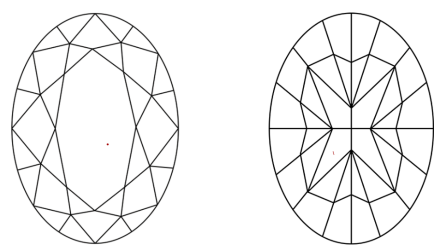

April 7, 2026
IGI Report Number **LG786698796**
Description **LABORATORY GROWN DIAMOND**
Shape and Cutting Style **OVAL MODIFIED BRILLIANT**
Measurements **10.22 X 7.16 X 4.55 MM**

GRADING RESULTS
Carat Weight **2.60 CARATS**
Color Grade **FANCY VIVID YELLOW**
Clarity Grade **VVS 2**

PROPORTIONS

Sample Image Used

CLARITY CHARACTERISTICS

KEY TO SYMBOLS
Red symbols indicate internal characteristics.
Green symbols indicate external characteristics.

COLOR

D	E	F	G	H	I	J	Faint	Very Light	Light
---	---	---	---	---	---	---	-------	------------	-------