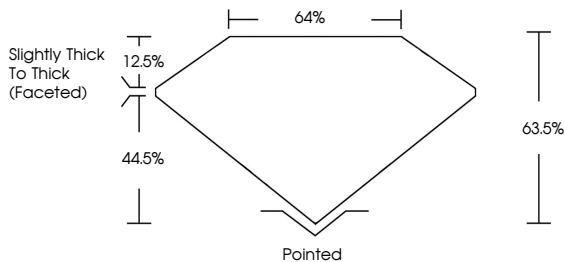

GRADING RESULTS
Carat Weight **2.60 CARATS**
Color Grade **FANCY VIVID YELLOW**
Clarity Grade **VVS 2**

ADDITIONAL GRADING INFORMATION
Polish **EXCELLENT**
Symmetry **EXCELLENT**
Fluorescence **NONE**
Inscription(s) **IGI LG786698796**
Comments: This Laboratory Grown Diamond was created by Chemical Vapor Deposition (CVD) growth process.

April 7, 2026
IGI Report No **LG786698796**
OVAL MODIFIED BRILLIANT
10.22 X 7.16 X 4.55 MM
Carat Weight **2.60 CARATS**
Color Grade **FANCY VIVID YELLOW**
Clarity Grade **VVS 2**
Depth **63.5%**
Table **44.5%**
Girdle **Slightly Thick To Thick (Faceted)**
Culet **Pointed**
Polish **EXCELLENT**
Symmetry **EXCELLENT**
Fluorescence **NONE**
Inscription(s) **IGI LG786698796**
Comments: This Laboratory Grown Diamond was created by Chemical Vapor Deposition (CVD) growth process.

April 7, 2026
IGI Report Number **LG786698796**
Description **LABORATORY GROWN DIAMOND**
Shape and Cutting Style **OVAL MODIFIED BRILLIANT**
Measurements **10.22 X 7.16 X 4.55 MM**

GRADING RESULTS
Carat Weight **2.60 CARATS**
Color Grade **FANCY VIVID YELLOW**
Clarity Grade **VVS 2**

PROPORTIONS

Sample Image Used

CLARITY CHARACTERISTICS

KEY TO SYMBOLS
Red symbols indicate internal characteristics.
Green symbols indicate external characteristics.

COLOR

D	E	F	G	H	I	J	Faint	Very Light	Light
---	---	---	---	---	---	---	-------	------------	-------