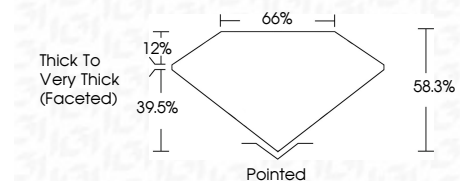

ELECTRONIC COPY

LG786691231
Report verification at igi.org

April 7, 2026
IGI Report Number **LG786691231**
Description **LABORATORY GROWN DIAMOND**

Shape and Cutting Style **PEAR MODIFIED BRILLIANT**
Measurements **19.21 X 11.97 X 6.98 MM**

GRADING RESULTS
Carat Weight **11.53 CARATS**
Color Grade **FANCY VIVID YELLOW**
Clarity Grade **VS 1**

Sample Image Used

ADDITIONAL GRADING INFORMATION
Polish **EXCELLENT**
Symmetry **EXCELLENT**
Fluorescence **NONE**
Inscription(s) **IGI LG786691231**
Comments: This Laboratory Grown Diamond was created by Chemical Vapor Deposition (CVD) growth process.

April 7, 2026
IGI Report No **LG786691231**
PEAR MODIFIED BRILLIANT
19.21 X 11.97 X 6.98 MM
Carat Weight **11.53 CARATS**
Color Grade **FANCY VIVID YELLOW**
Clarity Grade **VS 1**
Depth **58.3%**
Table **66%**
Girdle **Thick to Very Thick (Faceted)**
Culet **Pointed**
Polish **EXCELLENT**
Symmetry **EXCELLENT**
Fluorescence **NONE**
Inscription(s) **IGI LG786691231**
Comments: This Laboratory Grown Diamond was created by Chemical Vapor Deposition (CVD) growth process.

April 7, 2026
IGI Report Number **LG786691231**
Description **LABORATORY GROWN DIAMOND**
Shape and Cutting Style **PEAR MODIFIED BRILLIANT**
Measurements **19.21 X 11.97 X 6.98 MM**
GRADING RESULTS
Carat Weight **11.53 CARATS**
Color Grade **FANCY VIVID YELLOW**
Clarity Grade **VS 1**
ADDITIONAL GRADING INFORMATION
Polish **EXCELLENT**
Symmetry **EXCELLENT**
Fluorescence **NONE**
Inscription(s) **IGI LG786691231**
Comments: This Laboratory Grown Diamond was created by Chemical Vapor Deposition (CVD) growth process.