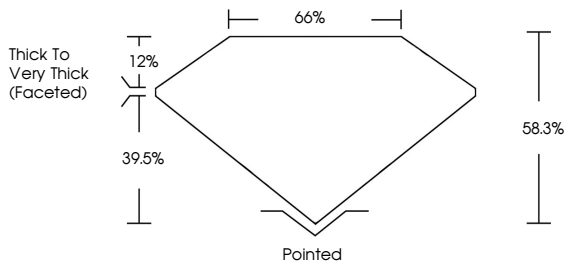

PROPORTIONS