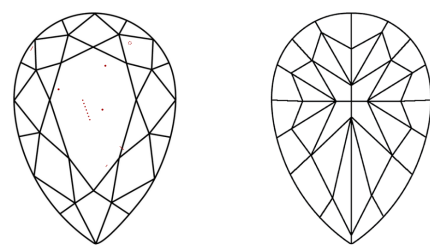

CLARITY CHARACTERISTICS

KEY TO SYMBOLS
Red symbols indicate internal characteristics.
Green symbols indicate external characteristics.

COLOR

D	E	F	G	H	I	J	Faint	Very Light	Light

CLARITY

FL	IF	VS¹⁻²	VS¹⁻²	SI¹⁻²	I¹⁻³
Flawless	Internally Flawless	Very Very Slightly Included	Very Slightly Included	Slightly Included	Included