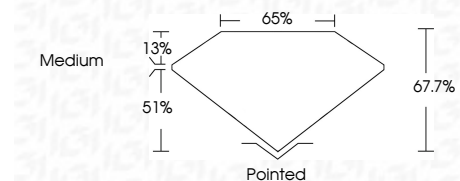

Measurements **11.27 X 8.07 X 5.46 MM**

GRADING RESULTS

Carat Weight **4.27 CARATS**
Color Grade **E**
Clarity Grade **VVS 2**

ADDITIONAL GRADING INFORMATION

Polish **EXCELLENT**
Symmetry **EXCELLENT**
Fluorescence **NONE**
Inscription(s) **IGI LG786690595**

Comments: This Laboratory Grown Diamond was created by Chemical Vapor Deposition (CVD) growth process. Type IIa

March 31, 2026
IGI Report No **LG786690595**
CUT CORNERED RECT. MODIFIED BRILLIANT
11.27 X 8.07 X 5.46 MM
Carat Weight **4.27 CARATS**
Color Grade **E**
Clarity Grade **VVS 2**
Depth **67.7%**
Table **51%**
Girdle **Medium**
Culet **Pointed**
Polish **EXCELLENT**
Symmetry **EXCELLENT**
Fluorescence **NONE**
Inscription(s) **IGI LG786690595**

Comments: This Laboratory Grown Diamond was created by Chemical Vapor Deposition (CVD) growth process. Type IIa

LABORATORY GROWN DIAMOND REPORT

March 31, 2026
IGI Report Number **LG786690595**
Description **LABORATORY GROWN DIAMOND**
Shape and Cutting Style **CUT CORNERED RECTANGULAR
MODIFIED BRILLIANT**
Measurements **11.27 X 8.07 X 5.46 MM**

GRADING RESULTS

Carat Weight **4.27 CARATS**
Color Grade **E**
Clarity Grade **VVS 2**

ADDITIONAL GRADING INFORMATION

Polish **EXCELLENT**
Symmetry **EXCELLENT**
Fluorescence **NONE**

Inscription(s) **IGI LG786690595**