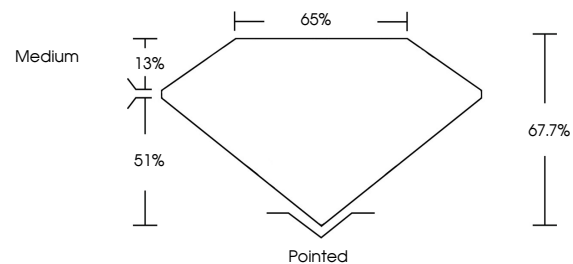

Measurements **11.27 X 8.07 X 5.46 MM**

GRADING RESULTS

Carat Weight **4.27 CARATS**
Color Grade **E**
Clarity Grade **VVS 2**

ADDITIONAL GRADING INFORMATION

Polish **EXCELLENT**
Symmetry **EXCELLENT**
Fluorescence **NONE**
Inscription(s) **IGI LG786690595**

Comments: This Laboratory Grown Diamond was created by Chemical Vapor Deposition (CVD) growth process. Type IIa

March 31, 2026
IGI Report No **LG786690595**
CUT CORNERED RECT. MODIFIED BRILLIANT
11.27 X 8.07 X 5.46 MM
Carat Weight **4.27 CARATS**
Color Grade **E**
Clarity Grade **VVS 2**
Depth **67.7%**
Table **51%**
Girdle **Medium**
Culet **Pointed**
Polish **EXCELLENT**
Symmetry **EXCELLENT**
Fluorescence **NONE**
Inscription(s) **IGI LG786690595**

GRADING RESULTS

Carat Weight **4.27 CARATS**
Color Grade **E**
Clarity Grade **VVS 2**

ADDITIONAL GRADING INFORMATION

Polish **EXCELLENT**
Symmetry **EXCELLENT**
Fluorescence **NONE**

Inscription(s) **IGI LG786690595**

Comments: This Laboratory Grown Diamond was created by Chemical Vapor Deposition (CVD) growth process. Type IIa

PROPORTIONS

Sample Image Used

CLARITY CHARACTERISTICS

KEY TO SYMBOLS

Red symbols indicate internal characteristics.
Green symbols indicate external characteristics.