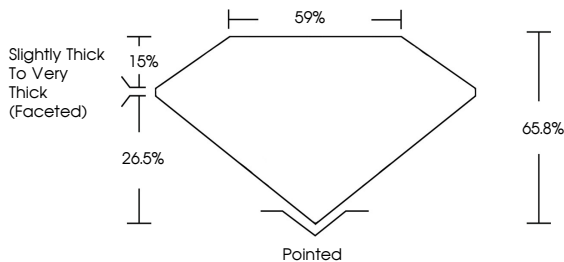

PROPORTIONS

Sample Image Used