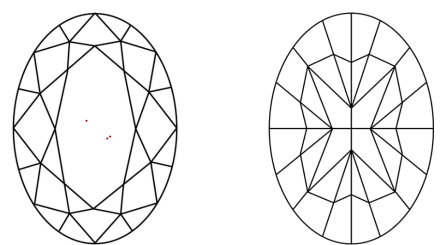

ELECTRONIC COPY

LG786685861
Report verification at igi.org

April 7, 2026
IGI Report Number **LG786685861**
Description **LABORATORY GROWN DIAMOND**
Shape and Cutting Style **OVAL MODIFIED BRILLIANT**
Measurements **7.62 X 5.38 X 3.54 MM**

April 7, 2026
IGI Report No LG786685861
OVAL MODIFIED BRILLIANT
Carat Weight **1.19 CARAT**
Color Grade **FANCY VIVID YELLOW**
Clarity Grade **VVS 2**
Depth **65.8%**
Table **59%**
Girdle **Slightly Thick To Very Thick (Faceted)**
Culet **Pointed**
Polish **EXCELLENT**
Symmetry **EXCELLENT**
Fluorescence **NONE**
Inscription(s) **IGI LG786685861**
Comments: This Laboratory Grown Diamond was created by Chemical Vapor Deposition (CVD) growth process.

April 7, 2026
IGI Report Number **LG786685861**
Description **LABORATORY GROWN DIAMOND**
Shape and Cutting Style **OVAL MODIFIED BRILLIANT**
Measurements **7.62 X 5.38 X 3.54 MM**
GRADING RESULTS
Carat Weight **1.19 CARAT**
Color Grade **FANCY VIVID YELLOW**
Clarity Grade **VVS 2**
ADDITIONAL GRADING INFORMATION
Polish **EXCELLENT**
Symmetry **EXCELLENT**
Fluorescence **NONE**
Inscription(s) **IGI LG786685861**
Comments: This Laboratory Grown Diamond was created by Chemical Vapor Deposition (CVD) growth process.

PROPORTIONS

Sample Image Used

CLARITY CHARACTERISTICS

KEY TO SYMBOLS
Red symbols indicate internal characteristics.
Green symbols indicate external characteristics.

COLOR

D	E	F	G	H	I	J	Faint	Very Light	Light
---	---	---	---	---	---	---	-------	------------	-------