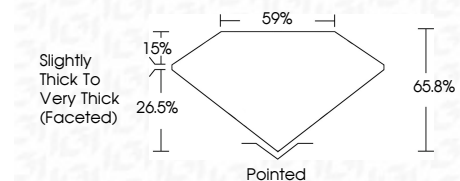

ELECTRONIC COPY

LG786685861
Report verification at igi.org

April 7, 2026
IGI Report Number **LG786685861**
Description **LABORATORY GROWN DIAMOND**
Shape and Cutting Style **OVAL MODIFIED BRILLIANT**
Measurements **7.62 X 5.38 X 3.54 MM**

GRADING RESULTS
Carat Weight **1.19 CARAT**
Color Grade **FANCY VIVID YELLOW**
Clarity Grade **VVS 2**

ADDITIONAL GRADING INFORMATION
Polish **EXCELLENT**
Symmetry **EXCELLENT**
Fluorescence **NONE**
Inscription(s) **IGI LG786685861**
Comments: This Laboratory Grown Diamond was created by Chemical Vapor Deposition (CVD) growth process.

April 7, 2026
IGI Report No LG786685861
OVAL MODIFIED BRILLIANT
Carat Weight **1.19 CARAT**
Color Grade **FANCY VIVID YELLOW**
Clarity Grade **VVS 2**
Depth **65.8%**
Table **59%**
Girdle **Slightly Thick To Very Thick (Faceted)**
Culet **Pointed**
Polish **EXCELLENT**
Symmetry **EXCELLENT**
Fluorescence **NONE**
Inscription(s) **IGI LG786685861**
Comments: This Laboratory Grown Diamond was created by Chemical Vapor Deposition (CVD) growth process.

April 7, 2026
IGI Report Number **LG786685861**
Description **LABORATORY GROWN DIAMOND**
Shape and Cutting Style **OVAL MODIFIED BRILLIANT**
Measurements **7.62 X 5.38 X 3.54 MM**
GRADING RESULTS
Carat Weight **1.19 CARAT**
Color Grade **FANCY VIVID YELLOW**
Clarity Grade **VVS 2**
ADDITIONAL GRADING INFORMATION
Polish **EXCELLENT**
Symmetry **EXCELLENT**
Fluorescence **NONE**
Inscription(s) **IGI LG786685861**
Comments: This Laboratory Grown Diamond was created by Chemical Vapor Deposition (CVD) growth process.