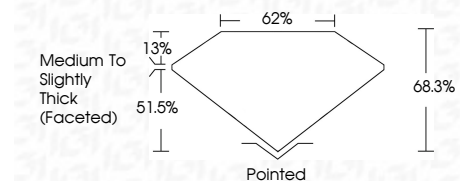

ELECTRONIC COPY

LG786674643
Report verification at igi.org

March 30, 2026
IGI Report Number **LG786674643**
Description **LABORATORY GROWN DIAMOND**
Shape and Cutting Style **SQUARE CUSHION MODIFIED BRILLIANT**
Measurements **7.85 X 7.69 X 5.25 MM**

GRADING RESULTS
Carat Weight **2.43 CARATS**
Color Grade **E**
Clarity Grade **VS 1**

ADDITIONAL GRADING INFORMATION
Polish **EXCELLENT**
Symmetry **EXCELLENT**
Fluorescence **NONE**
Inscription(s) **(IGI) LG786674643**
Comments: This Laboratory Grown Diamond was created by Chemical Vapor Deposition (CVD) growth process. Type IIa

March 30, 2026
IGI Report No **LG786674643**
SQUARE CUSHION MODIFIED BRILLIANT
Carat Weight **2.43 CARATS**
Color Grade **E**
Clarity Grade **VS 1**
Depth **68.3%**
Table **62%**
Girdle **Medium to Slightly Thick (Faceted)**
Culet **Pointed**
Polish **EXCELLENT**
Symmetry **EXCELLENT**
Fluorescence **NONE**
Inscription(s) **(IGI) LG786674643**
Comments: This Laboratory Grown Diamond was created by Chemical Vapor Deposition (CVD) growth process. Type IIa

GRADING RESULTS
Carat Weight **2.43 CARATS**
Color Grade **E**
Clarity Grade **VS 1**

ADDITIONAL GRADING INFORMATION
Polish **EXCELLENT**
Symmetry **EXCELLENT**
Fluorescence **NONE**
Inscription(s) **(IGI) LG786674643**