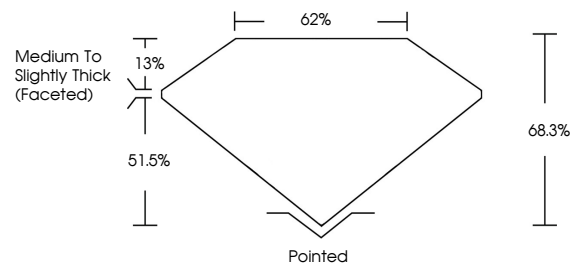

PROPORTIONS