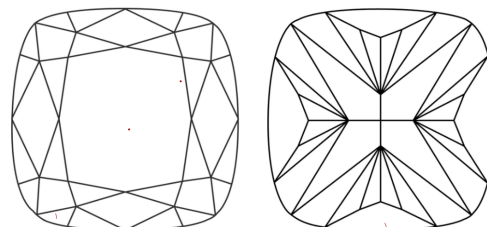

CLARITY CHARACTERISTICS

KEY TO SYMBOLS

Red symbols indicate internal characteristics.
Green symbols indicate external characteristics.