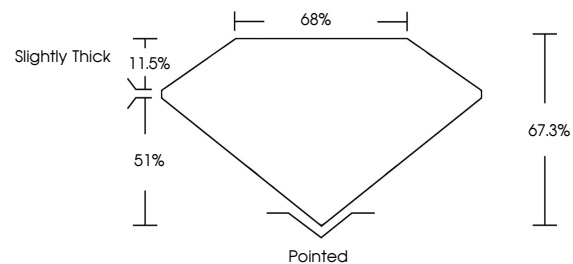

Measurements **12.17 X 8.48 X 5.71 MM**

GRADING RESULTS

Carat Weight **4.98 CARATS**
Color Grade **D**
Clarity Grade **VVS 2**

ADDITIONAL GRADING INFORMATION

Polish **EXCELLENT**
Symmetry **EXCELLENT**
Fluorescence **NONE**
Inscription(s) **IGI LG786672134**
Comments: This Laboratory Grown Diamond was created by Chemical Vapor Deposition (CVD) growth process. Type IIa

GRADING RESULTS

Carat Weight **4.98 CARATS**
Color Grade **D**
Clarity Grade **VVS 2**

ADDITIONAL GRADING INFORMATION

Polish **EXCELLENT**
Symmetry **EXCELLENT**
Fluorescence **NONE**
Inscription(s) **IGI LG786672134**

Comments: This Laboratory Grown Diamond was created by Chemical Vapor Deposition (CVD) growth process. Type IIa

PROPORTIONS

CLARITY CHARACTERISTICS

KEY TO SYMBOLS

Red symbols indicate internal characteristics.
Green symbols indicate external characteristics.