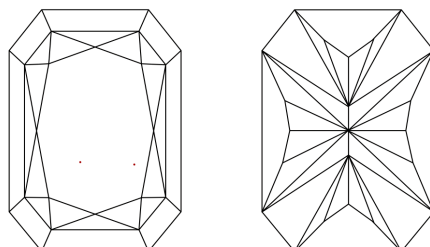

CLARITY CHARACTERISTICS

KEY TO SYMBOLS

Red symbols indicate internal characteristics.
Green symbols indicate external characteristics.