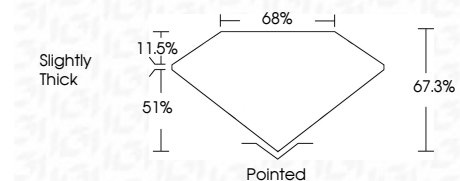

Measurements **12.17 X 8.48 X 5.71 MM**

GRADING RESULTS

Carat Weight **4.98 CARATS**
Color Grade **D**
Clarity Grade **VVS 2**

ADDITIONAL GRADING INFORMATION

Polish **EXCELLENT**
Symmetry **EXCELLENT**
Fluorescence **NONE**
Inscription(s) **IGI LG786672134**
Comments: This Laboratory Grown Diamond was created by Chemical Vapor Deposition (CVD) growth process. Type IIa

March 31, 2026
IGI Report No LG786672134
CUT CORNERED RECT. MODIFIED BRILLIANT
4.98 CARATS
D
VVS 2
51%
68%
Slightly Thick
Pointed
EXCELLENT
EXCELLENT
NONE
IGI LG786672134
Comments: This Laboratory Grown Diamond was created by Chemical Vapor Deposition (CVD) growth process. Type IIa

LABORATORY GROWN DIAMOND REPORT

March 31, 2026
IGI Report Number **LG786672134**
Description **LABORATORY GROWN DIAMOND**
Shape and Cutting Style **CUT CORNERED RECTANGULAR
MODIFIED BRILLIANT**
Measurements **12.17 X 8.48 X 5.71 MM**

GRADING RESULTS

Carat Weight **4.98 CARATS**
Color Grade **D**
Clarity Grade **VVS 2**

ADDITIONAL GRADING INFORMATION

Polish **EXCELLENT**
Symmetry **EXCELLENT**
Fluorescence **NONE**
Inscription(s) **IGI LG786672134**