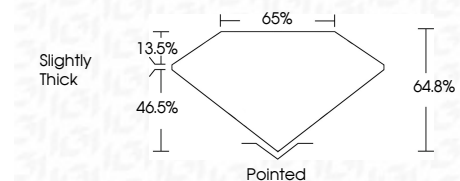

ELECTRONIC COPY

LG786667713
Report verification at igi.org

March 28, 2026
IGI Report Number **LG786667713**
Description **LABORATORY GROWN DIAMOND**
Shape and Cutting Style **CUT CORNERED SQUARE
MODIFIED BRILLIANT**
Measurements **7.16 X 6.93 X 4.49 MM**

GRADING RESULTS
Carat Weight **2.03 CARATS**
Color Grade **D**
Clarity Grade **VVS 2**

ADDITIONAL GRADING INFORMATION
Polish **EXCELLENT**
Symmetry **EXCELLENT**
Fluorescence **NONE**
Inscription(s) **IGI LG786667713**
Comments: This Laboratory Grown Diamond was created by Chemical Vapor Deposition (CVD) growth process. Type IIa

March 28, 2026
IGI Report No **LG786667713**
CUT CORNERED SQUARE MODIFIED BRILLIANT
7.16 X 6.93 X 4.49 MM
Carat Weight **2.03 CARATS**
Color Grade **D**
Clarity Grade **VVS 2**
Table **64.8%**
Depth **65%**
Girdle **Slightly Thick**
Culet **Pointed**
Polish **EXCELLENT**
Symmetry **EXCELLENT**
Fluorescence **NONE**
Inscription(s) **IGI LG786667713**
Comments: This Laboratory Grown Diamond was created by Chemical Vapor Deposition (CVD) growth process. Type IIa

GRADING RESULTS
Carat Weight **2.03 CARATS**
Color Grade **D**
Clarity Grade **VVS 2**

ADDITIONAL GRADING INFORMATION
Polish **EXCELLENT**
Symmetry **EXCELLENT**
Fluorescence **NONE**
Inscription(s) **IGI LG786667713**