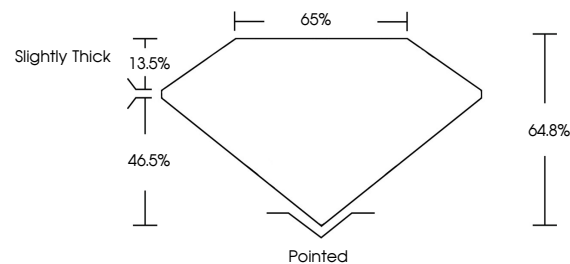

PROPORTIONS