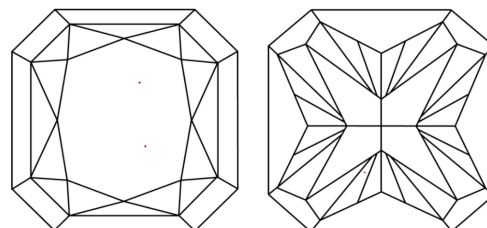

CLARITY CHARACTERISTICS

KEY TO SYMBOLS

Red symbols indicate internal characteristics.
Green symbols indicate external characteristics.