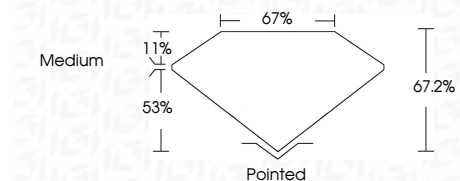

Measurements **13.93 X 9.48 X 6.37 MM**

GRADING RESULTS

Carat Weight **7.07 CARATS**
Color Grade **G**
Clarity Grade **VVS 2**

ADDITIONAL GRADING INFORMATION

Polish **EXCELLENT**
Symmetry **EXCELLENT**
Fluorescence **NONE**
Inscription(s) **IGI LG786657163**
Comments: This Laboratory Grown Diamond was created by Chemical Vapor Deposition (CVD) growth process. Type IIa

April 9, 2026
IGI Report No **LG786657163**
CUT CORNERED RECT. MODIFIED BRILLIANT
13.93 X 9.48 X 6.37 MM
Carat Weight **7.07 CARATS**
Color Grade **G**
Clarity Grade **VVS 2**
Depth **67.2%**
Table **53%**
Girdle **Medium**
Culet **Pointed**
Polish **EXCELLENT**
Symmetry **EXCELLENT**
Fluorescence **NONE**
Inscription(s) **IGI LG786657163**
Comments: This Laboratory Grown Diamond was created by Chemical Vapor Deposition (CVD) growth process. Type IIa

LABORATORY GROWN DIAMOND REPORT

April 9, 2026
IGI Report Number **LG786657163**
Description **LABORATORY GROWN DIAMOND**
Shape and Cutting Style **CUT CORNERED RECTANGULAR
MODIFIED BRILLIANT**
Measurements **13.93 X 9.48 X 6.37 MM**

GRADING RESULTS

Carat Weight **7.07 CARATS**
Color Grade **G**
Clarity Grade **VVS 2**

ADDITIONAL GRADING INFORMATION

Polish **EXCELLENT**
Symmetry **EXCELLENT**
Fluorescence **NONE**
Inscription(s) **IGI LG786657163**