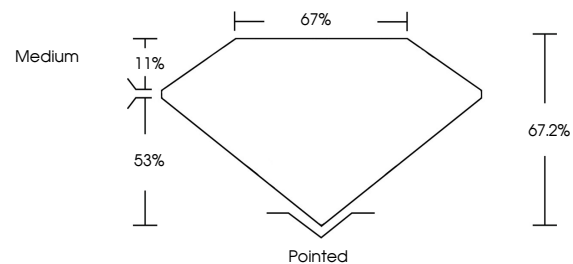

Measurements **13.93 X 9.48 X 6.37 MM**

GRADING RESULTS

Carat Weight **7.07 CARATS**
Color Grade **G**
Clarity Grade **VVS 2**

ADDITIONAL GRADING INFORMATION

Polish **EXCELLENT**
Symmetry **EXCELLENT**
Fluorescence **NONE**
Inscription(s) **IGI LG786657163**
Comments: This Laboratory Grown Diamond was created by Chemical Vapor Deposition (CVD) growth process. Type IIa

April 9, 2026
IGI Report No **LG786657163**
CUT CORNERED RECT. MODIFIED BRILLIANT
13.93 X 9.48 X 6.37 MM
Carat Weight **7.07 CARATS**
Color Grade **G**
Clarity Grade **VVS 2**
Depth **67.2%**
Table **53%**
Girdle **Medium**
Culet **Pointed**
Polish **EXCELLENT**
Symmetry **EXCELLENT**
Fluorescence **NONE**
Inscription(s) **IGI LG786657163**
Comments: This Laboratory Grown Diamond was created by Chemical Vapor Deposition (CVD) growth process. Type IIa

GRADING RESULTS

Carat Weight **7.07 CARATS**
Color Grade **G**
Clarity Grade **VVS 2**

ADDITIONAL GRADING INFORMATION

Polish **EXCELLENT**
Symmetry **EXCELLENT**
Fluorescence **NONE**
Inscription(s) **IGI LG786657163**

Comments: This Laboratory Grown Diamond was created by Chemical Vapor Deposition (CVD) growth process. Type IIa

PROPORTIONS

Sample Image Used

CLARITY CHARACTERISTICS

KEY TO SYMBOLS

Red symbols indicate internal characteristics.
Green symbols indicate external characteristics.