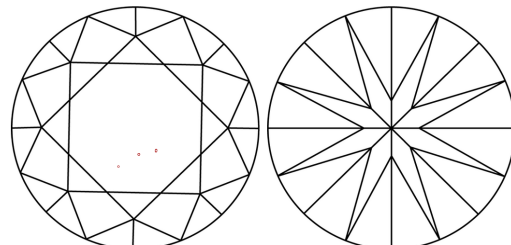

March 28, 2026
IGI Report Number **LG786654591**
Description **LABORATORY GROWN DIAMOND**
Shape and Cutting Style **ROUND BRILLIANT**
Measurements **8.03 - 8.07 X 5.05 MM**

GRADING RESULTS
Carat Weight **2.03 CARATS**
Color Grade **F**
Clarity Grade **VS 1**
Cut Grade **EXCELLENT**

PROPORTIONS

CLARITY CHARACTERISTICS

KEY TO SYMBOLS
Red symbols indicate internal characteristics.
Green symbols indicate external characteristics.

Sample Image Used

COLOR

D	E	F	G	H	I	J	Faint	Very Light	Light
---	---	---	---	---	---	---	-------	------------	-------