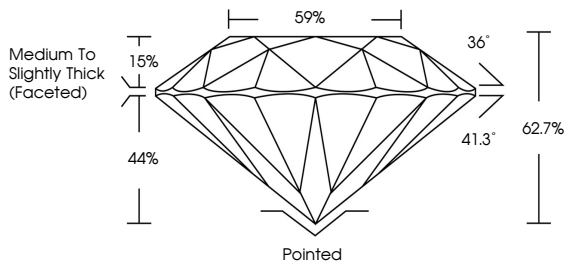

PROPORTIONS