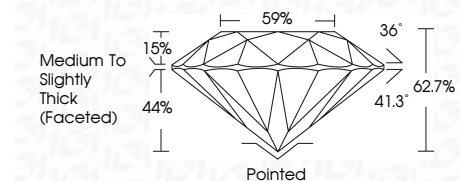

ELECTRONIC COPY

LG786654591
Report verification at igi.org

March 28, 2026
IGI Report Number **LG786654591**
Description **LABORATORY GROWN DIAMOND**
Shape and Cutting Style **ROUND BRILLIANT**
Measurements **8.03 - 8.07 X 5.05 MM**

GRADING RESULTS
Carat Weight **2.03 CARATS**
Color Grade **F**
Clarity Grade **VS 1**
Cut Grade **EXCELLENT**

ADDITIONAL GRADING INFORMATION
Polish **EXCELLENT**
Symmetry **EXCELLENT**
Fluorescence **NONE**
Inscription(s) **IGI LG786654591**
Comments: This Laboratory Grown Diamond was created by Chemical Vapor Deposition (CVD) growth process. Type IIa

March 28, 2026
IGI Report Number **LG786654591**
Description **LABORATORY GROWN DIAMOND**
Shape and Cutting Style **ROUND BRILLIANT**
Measurements **8.03 - 8.07 X 5.05 MM**

GRADING RESULTS
Carat Weight **2.03 CARATS**
Color Grade **F**
Clarity Grade **VS 1**
Cut Grade **EXCELLENT**