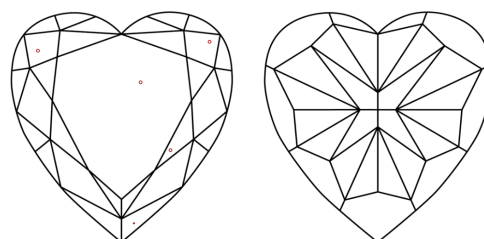

CLARITY CHARACTERISTICS

KEY TO SYMBOLS

Red symbols indicate internal characteristics.
Green symbols indicate external characteristics.

COLOR

D E F G H I J Faint Very Light Light

CLARITY

FL	IF	VS¹⁻²	VS¹⁻²	SI¹⁻²	I¹⁻³
Flawless	Internally Flawless	Very Very Slightly Included	Very Slightly Included	Slightly Included	Included