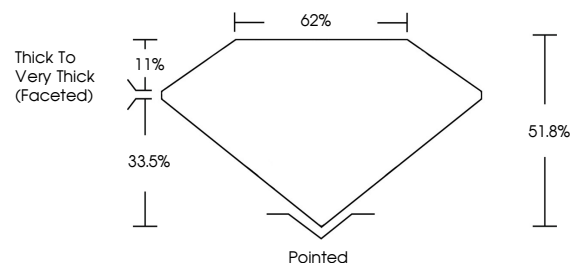

PROPORTIONS