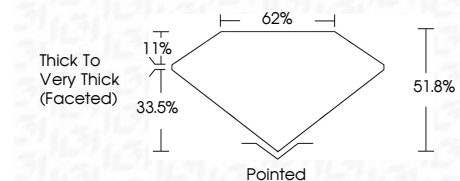

**ELECTRONIC COPY**

LG786654506  
Report verification at igi.org

April 2, 2026  
IGI Report Number **LG786654506**  
Description **LABORATORY GROWN DIAMOND**  
Shape and Cutting Style **HEART MODIFIED BRILLIANT**  
Measurements **10.46 X 12.27 X 6.35 MM**

**GRADING RESULTS**  
Carat Weight **6.23 CARATS**  
Color Grade **FANCY VIVID YELLOW**  
Clarity Grade **VS 1**

**ADDITIONAL GRADING INFORMATION**  
Polish **EXCELLENT**  
Symmetry **EXCELLENT**  
Fluorescence **NONE**  
Inscription(s) **IGI LG786654506**  
Comments: This Laboratory Grown Diamond was created by Chemical Vapor Deposition (CVD) growth process.

April 2, 2026  
IGI Report No **LG786654506**  
**HEART MODIFIED BRILLIANT**  
10.46 X 12.27 X 6.35 MM  
6.23 CARATS  
FANCY VIVID YELLOW  
VS 1  
61.0%  
62%  
Thick to Very Thick (Faceted)  
Pointed  
EXCELLENT  
EXCELLENT  
NONE  
NONE  
IGI LG786654506  
Comments: This Laboratory Grown Diamond was created by Chemical Vapor Deposition (CVD) growth process.

**GRADING RESULTS**  
Carat Weight **6.23 CARATS**  
Color Grade **FANCY VIVID YELLOW**  
Clarity Grade **VS 1**

**ADDITIONAL GRADING INFORMATION**  
Polish **EXCELLENT**  
Symmetry **EXCELLENT**  
Fluorescence **NONE**  
Inscription(s) **IGI LG786654506**