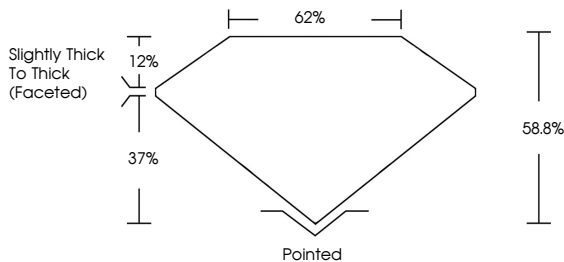

GRADING RESULTS
Carat Weight **1.04 CARAT**
Color Grade **FANCY INTENSE YELLOW**
Clarity Grade **VS 1**

ADDITIONAL GRADING INFORMATION
Polish **EXCELLENT**
Symmetry **EXCELLENT**
Fluorescence **NONE**
Inscription(s) **IGI LG786654403**
Comments: This Laboratory Grown Diamond was created by Chemical Vapor Deposition (CVD) growth process.

April 1, 2026
IGI Report No **LG786654403**
PEAR MODIFIED BRILLIANT
Carat Weight **1.04 CARAT**
Color Grade **FANCY INTENSE YELLOW**
Clarity Grade **VS 1**
Depth **58.8%**
Table **62%**
Girdle **Slightly Thick To Thick (Faceted)**
Culet **Pointed**
Polish **EXCELLENT**
Symmetry **EXCELLENT**
Fluorescence **NONE**
Inscription(s) **IGI LG786654403**
Comments: This Laboratory Grown Diamond was created by Chemical Vapor Deposition (CVD) growth process.

April 1, 2026
IGI Report Number **LG786654403**
Description **LABORATORY GROWN DIAMOND**
Shape and Cutting Style **PEAR MODIFIED BRILLIANT**
Measurements **8.55 X 5.39 X 3.17 MM**

GRADING RESULTS
Carat Weight **1.04 CARAT**
Color Grade **FANCY INTENSE YELLOW**
Clarity Grade **VS 1**

PROPORTIONS

Sample Image Used

CLARITY CHARACTERISTICS

KEY TO SYMBOLS
Red symbols indicate internal characteristics.
Green symbols indicate external characteristics.

COLOR

D	E	F	G	H	I	J	Faint	Very Light	Light
---	---	---	---	---	---	---	-------	------------	-------