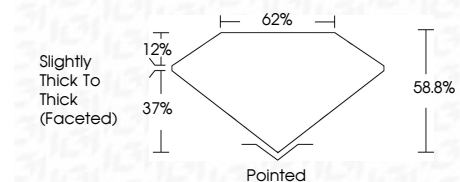

ELECTRONIC COPY

LG786654403
Report verification at igi.org

April 1, 2026
IGI Report Number **LG786654403**
Description **LABORATORY GROWN DIAMOND**

Shape and Cutting Style **PEAR MODIFIED BRILLIANT**
Measurements **8.55 X 5.39 X 3.17 MM**

GRADING RESULTS
Carat Weight **1.04 CARAT**
Color Grade **FANCY INTENSE YELLOW**
Clarity Grade **VS 1**

ADDITIONAL GRADING INFORMATION
Polish **EXCELLENT**
Symmetry **EXCELLENT**
Fluorescence **NONE**
Inscription(s) **IGI LG786654403**
Comments: This Laboratory Grown Diamond was created by Chemical Vapor Deposition (CVD) growth process.

April 1, 2026
IGI Report No **LG786654403**
PEAR MODIFIED BRILLIANT
Carat Weight **1.04 CARAT**
Color Grade **FANCY INTENSE YELLOW**
Clarity Grade **VS 1**
Depth **58.8%**
Table **62%**
Girdle **Slightly Thick To Thick (Faceted)**
Culet **Pointed**
Polish **EXCELLENT**
Symmetry **EXCELLENT**
Fluorescence **NONE**
Inscription(s) **IGI LG786654403**
Comments: This Laboratory Grown Diamond was created by Chemical Vapor Deposition (CVD) growth process.

April 1, 2026
IGI Report Number **LG786654403**
Description **LABORATORY GROWN DIAMOND**
Shape and Cutting Style **PEAR MODIFIED BRILLIANT**
Measurements **8.55 X 5.39 X 3.17 MM**

GRADING RESULTS
Carat Weight **1.04 CARAT**
Color Grade **FANCY INTENSE YELLOW**
Clarity Grade **VS 1**