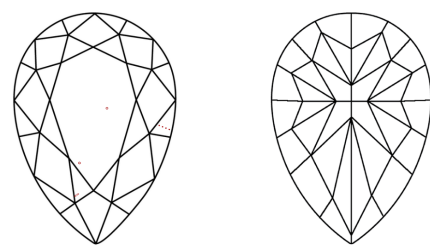

April 1, 2026
IGI Report Number **LG786654403**
Description **LABORATORY GROWN DIAMOND**
Shape and Cutting Style **PEAR MODIFIED BRILLIANT**
Measurements **8.55 X 5.39 X 3.17 MM**

GRADING RESULTS
Carat Weight **1.04 CARAT**
Color Grade **FANCY INTENSE YELLOW**
Clarity Grade **VS 1**

PROPORTIONS

Sample Image Used

CLARITY CHARACTERISTICS

KEY TO SYMBOLS
Red symbols indicate internal characteristics.
Green symbols indicate external characteristics.

COLOR

D	E	F	G	H	I	J	Faint	Very Light	Light
---	---	---	---	---	---	---	-------	------------	-------