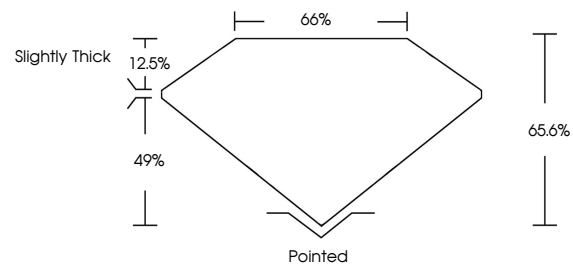

Measurements **12.02 X 8.36 X 5.48 MM**

GRADING RESULTS

Carat Weight **4.89 CARATS**
Color Grade **E**
Clarity Grade **VVS 2**

ADDITIONAL GRADING INFORMATION

Polish **EXCELLENT**
Symmetry **EXCELLENT**
Fluorescence **NONE**
Inscription(s) **IGI LG786647688**
Comments: This Laboratory Grown Diamond was created by Chemical Vapor Deposition (CVD) growth process. Type IIa

GRADING RESULTS

Carat Weight **4.89 CARATS**
Color Grade **E**
Clarity Grade **VVS 2**

ADDITIONAL GRADING INFORMATION

Polish **EXCELLENT**
Symmetry **EXCELLENT**
Fluorescence **NONE**
Inscription(s) **IGI LG786647688**

Comments: This Laboratory Grown Diamond was created by Chemical Vapor Deposition (CVD) growth process. Type IIa

PROPORTIONS

CLARITY CHARACTERISTICS

KEY TO SYMBOLS

Red symbols indicate internal characteristics.
Green symbols indicate external characteristics.