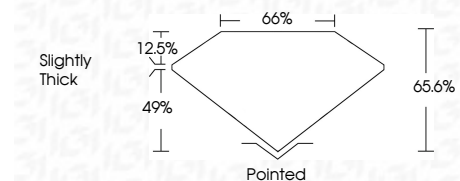

Measurements **12.02 X 8.36 X 5.48 MM**

GRADING RESULTS

Carat Weight **4.89 CARATS**
Color Grade **E**
Clarity Grade **VVS 2**

ADDITIONAL GRADING INFORMATION

Polish **EXCELLENT**
Symmetry **EXCELLENT**
Fluorescence **NONE**
Inscription(s) **IGI LG786647688**
Comments: This Laboratory Grown Diamond was created by Chemical Vapor Deposition (CVD) growth process. Type IIa

March 30, 2026
IGI Report No **LG786647688**
CUT CORNERED RECT. MODIFIED BRILLIANT
Carat Weight **4.89 CARATS**
Color Grade **E**
Clarity Grade **VVS 2**
Depth **65.6%**
Table **65%**
Girdle **Slightly Thick**
Culet **Pointed**
Polish **EXCELLENT**
Symmetry **EXCELLENT**
Fluorescence **NONE**
Inscription(s) **IGI LG786647688**
Comments: This Laboratory Grown Diamond was created by Chemical Vapor Deposition (CVD) growth process. Type IIa

LABORATORY GROWN DIAMOND REPORT

March 30, 2026
IGI Report Number **LG786647688**
Description **LABORATORY GROWN DIAMOND**
Shape and Cutting Style **CUT CORNERED RECTANGULAR
MODIFIED BRILLIANT**
Measurements **12.02 X 8.36 X 5.48 MM**

GRADING RESULTS

Carat Weight **4.89 CARATS**
Color Grade **E**
Clarity Grade **VVS 2**

ADDITIONAL GRADING INFORMATION

Polish **EXCELLENT**
Symmetry **EXCELLENT**
Fluorescence **NONE**
Inscription(s) **IGI LG786647688**