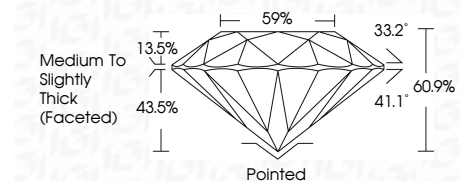

ELECTRONIC COPY

LG786646428
Report verification at igi.org

April 13, 2026
IGI Report Number **LG786646428**
Description **LABORATORY GROWN DIAMOND**
Shape and Cutting Style **ROUND BRILLIANT**
Measurements **8.74 - 8.78 X 5.34 MM**

GRADING RESULTS

Carat Weight **2.53 CARATS**
Color Grade **D**
Clarity Grade **VVS 1**
Cut Grade **IDEAL**

ADDITIONAL GRADING INFORMATION

Polish **EXCELLENT**
Symmetry **EXCELLENT**
Fluorescence **NONE**
Inscription(s) **IGI LG786646428**
Comments: This Laboratory Grown Diamond was created by Chemical Vapor Deposition (CVD) growth process. Type IIa

April 13, 2026
IGI Report No LG786646428
ROUND BRILLIANT
8.74 - 8.78 X 5.34 MM
2.53 CARATS
Color Grade **D**
Clarity Grade **VVS 1**
Cut Grade **IDEAL**
Depth **60.9%**
Table **59%**
Girdle **Medium To Slightly Thick (Faceted)**
Culet **Pointed**
Polish **EXCELLENT**
Symmetry **EXCELLENT**
Fluorescence **NONE**
Inscription(s) **IGI LG786646428**
Comments: This Laboratory Grown Diamond was created by Chemical Vapor Deposition (CVD) growth process. Type IIa

GRADING RESULTS

Carat Weight **2.53 CARATS**
Color Grade **D**
Clarity Grade **VVS 1**
Cut Grade **IDEAL**

ADDITIONAL GRADING INFORMATION

Polish **EXCELLENT**
Symmetry **EXCELLENT**
Fluorescence **NONE**
Inscription(s) **IGI LG786646428**