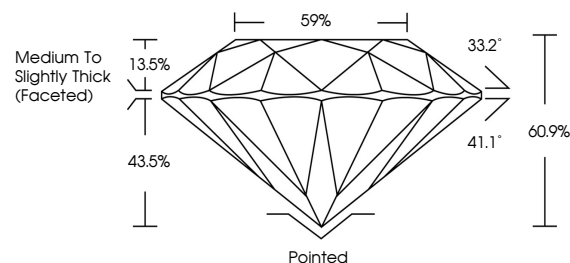

GRADING RESULTS

Carat Weight **2.53 CARATS**
Color Grade **D**
Clarity Grade **VVS 1**
Cut Grade **IDEAL**

ADDITIONAL GRADING INFORMATION

Polish **EXCELLENT**
Symmetry **EXCELLENT**
Fluorescence **NONE**
Inscription(s) **IGI LG786646428**
Comments: This Laboratory Grown Diamond was created by Chemical Vapor Deposition (CVD) growth process. Type IIa

April 13, 2026
IGI Report No LG786646428
ROUND BRILLIANT
8.74 - 8.78 X 5.34 MM
2.53 CARATS
Color Grade **D**
Clarity Grade **VVS 1**
Cut Grade **IDEAL**
Depth **60.9%**
Table **59%**
Girdle **Medium To Slightly Thick (Faceted)**
Culet **Pointed**
Polish **EXCELLENT**
Symmetry **EXCELLENT**
Fluorescence **NONE**
Inscription(s) **IGI LG786646428**
Comments: This Laboratory Grown Diamond was created by Chemical Vapor Deposition (CVD) growth process. Type IIa

GRADING RESULTS

Carat Weight **2.53 CARATS**
Color Grade **D**
Clarity Grade **VVS 1**
Cut Grade **IDEAL**

ADDITIONAL GRADING INFORMATION

Polish **EXCELLENT**
Symmetry **EXCELLENT**
Fluorescence **NONE**
Inscription(s) **IGI LG786646428**

Comments: This Laboratory Grown Diamond was created by Chemical Vapor Deposition (CVD) growth process. Type IIa

PROPORTIONS

CLARITY CHARACTERISTICS

KEY TO SYMBOLS

Red symbols indicate internal characteristics.
Green symbols indicate external characteristics.