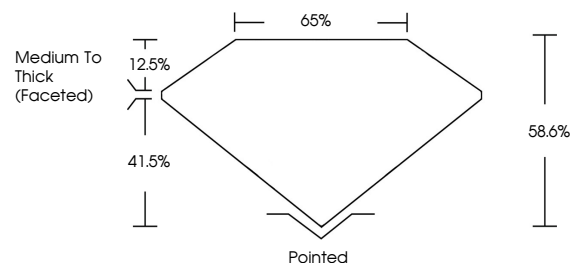

GRADING RESULTS

Carat Weight **1.89 CARAT**
Color Grade **FANCY VIVID PINK**
Clarity Grade **VS 1**

ADDITIONAL GRADING INFORMATION

Polish **EXCELLENT**
Symmetry **VERY GOOD**
Fluorescence **SLIGHT**
Inscription(s) **(IGI) LG786626749**
Comments: This Laboratory Grown Diamond was created by Chemical Vapor Deposition (CVD) growth process. Indications of post-growth treatment.

April 10, 2026
IGI Report No **LG786626749**
OVAL MODIFIED BRILLIANT
Carat Weight **1.89 CARAT**
Color Grade **FANCY VIVID PINK**
Clarity Grade **VS 1**
Depth **58.6%**
Girdle **Medium To Thick (Faceted)**
Culet **Pointed**
Polish **EXCELLENT**
Symmetry **VERY GOOD**
Fluorescence **SLIGHT**
Inscription(s) **(IGI) LG786626749**
Comments: This Laboratory Grown Diamond was created by Chemical Vapor Deposition (CVD) growth process. Indications of post-growth treatment.

April 10, 2026
IGI Report Number **LG786626749**
Description **LABORATORY GROWN DIAMOND**
Shape and Cutting Style **OVAL MODIFIED BRILLIANT**
Measurements **9.41 X 6.90 X 4.04 MM**

GRADING RESULTS

Carat Weight **1.89 CARAT**
Color Grade **FANCY VIVID PINK**
Clarity Grade **VS 1**

PROPORTIONS

Sample Image Used

CLARITY CHARACTERISTICS

KEY TO SYMBOLS

Red symbols indicate internal characteristics.
Green symbols indicate external characteristics.

COLOR

D E F G H I J Faint Very Light Light