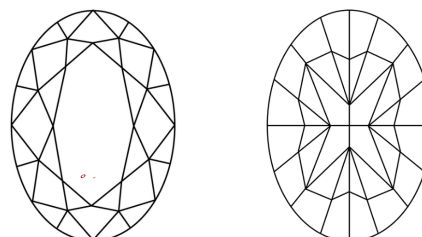

April 10, 2026
IGI Report Number **LG786626749**
Description **LABORATORY GROWN DIAMOND**
Shape and Cutting Style **OVAL MODIFIED BRILLIANT**
Measurements **9.41 X 6.90 X 4.04 MM**

GRADING RESULTS

Carat Weight **1.89 CARAT**
Color Grade **FANCY VIVID PINK**
Clarity Grade **VS 1**

PROPORTIONS

Sample Image Used

CLARITY CHARACTERISTICS

KEY TO SYMBOLS

Red symbols indicate internal characteristics.
Green symbols indicate external characteristics.

COLOR

D E F G H I J Faint Very Light Light