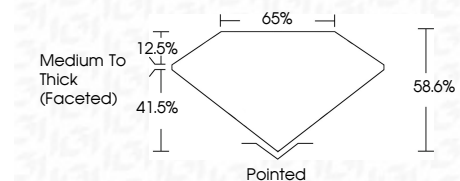

ELECTRONIC COPY

LG786626749
Report verification at igi.org

April 10, 2026
IGI Report Number **LG786626749**
Description **LABORATORY GROWN DIAMOND**
Shape and Cutting Style **OVAL MODIFIED BRILLIANT**
Measurements **9.41 X 6.90 X 4.04 MM**

GRADING RESULTS

Carat Weight **1.89 CARAT**
Color Grade **FANCY VIVID PINK**
Clarity Grade **VS 1**

ADDITIONAL GRADING INFORMATION

Polish **EXCELLENT**
Symmetry **VERY GOOD**
Fluorescence **SLIGHT**
Inscription(s) **(IGI) LG786626749**
Comments: This Laboratory Grown Diamond was created by Chemical Vapor Deposition (CVD) growth process. Indications of post-growth treatment.

April 10, 2026
IGI Report No **LG786626749**
OVAL MODIFIED BRILLIANT
Carat Weight **1.89 CARAT**
Color Grade **FANCY VIVID PINK**
Clarity Grade **VS 1**
Depth **58.6%**
Girdle **Medium To Thick (Faceted)**
Culet **Pointed**
Polish **EXCELLENT**
Symmetry **VERY GOOD**
Fluorescence **SLIGHT**
Inscription(s) **(IGI) LG786626749**
Comments: This Laboratory Grown Diamond was created by Chemical Vapor Deposition (CVD) growth process. Indications of post-growth treatment.

April 10, 2026
IGI Report Number **LG786626749**
Description **LABORATORY GROWN DIAMOND**
Shape and Cutting Style **OVAL MODIFIED BRILLIANT**
Measurements **9.41 X 6.90 X 4.04 MM**

GRADING RESULTS

Carat Weight **1.89 CARAT**
Color Grade **FANCY VIVID PINK**
Clarity Grade **VS 1**