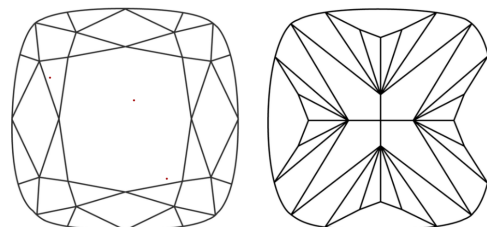

CLARITY CHARACTERISTICS

KEY TO SYMBOLS

Red symbols indicate internal characteristics.
Green symbols indicate external characteristics.