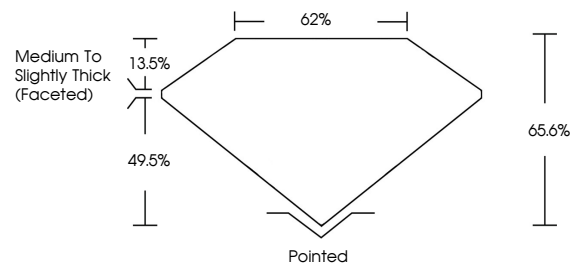

PROPORTIONS