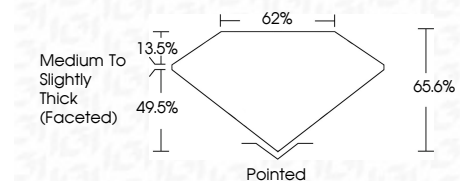

ELECTRONIC COPY

LG786623202
Report verification at igi.org

March 27, 2026
IGI Report Number **LG786623202**
Description **LABORATORY GROWN DIAMOND**
Shape and Cutting Style **SQUARE CUSHION MODIFIED BRILLIANT**
Measurements **7.97 X 7.94 X 5.21 MM**

GRADING RESULTS
Carat Weight **2.46 CARATS**
Color Grade **E**
Clarity Grade **VVS 2**

ADDITIONAL GRADING INFORMATION
Polish **EXCELLENT**
Symmetry **EXCELLENT**
Fluorescence **NONE**
Inscription(s) **IGI LG786623202**
Comments: This Laboratory Grown Diamond was created by Chemical Vapor Deposition (CVD) growth process. Type IIa

March 27, 2026
IGI Report No **LG786623202**
SQUARE CUSHION MODIFIED BRILLIANT
Carat Weight **2.46 CARATS**
Color Grade **E**
Clarity Grade **VVS 2**
Depth **65.6%**
Table **49.5%**
Girdle **Medium to Slightly Thick (Faceted)**
Culet **Pointed**
Polish **EXCELLENT**
Symmetry **EXCELLENT**
Fluorescence **NONE**
Inscription(s) **IGI LG786623202**
Comments: This Laboratory Grown Diamond was created by Chemical Vapor Deposition (CVD) growth process. Type IIa

GRADING RESULTS
Carat Weight **2.46 CARATS**
Color Grade **E**
Clarity Grade **VVS 2**

ADDITIONAL GRADING INFORMATION
Polish **EXCELLENT**
Symmetry **EXCELLENT**
Fluorescence **NONE**
Inscription(s) **IGI LG786623202**