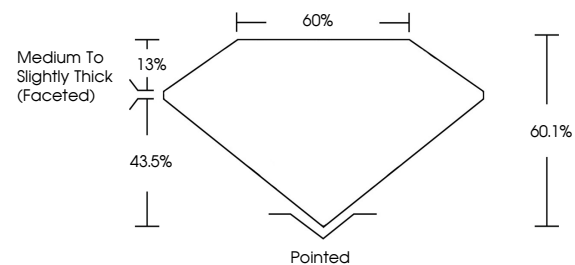

ELECTRONIC COPY

LG785602081
Report verification at igi.org

March 23, 2026
IGI Report Number **LG785602081**
Description **LABORATORY GROWN DIAMOND**
Shape and Cutting Style **OVAL BRILLIANT**
Measurements **10.48 X 7.17 X 4.31 MM**
GRADING RESULTS
Carat Weight **2.05 CARATS**
Color Grade **D**
Clarity Grade **VVS 1**

March 23, 2026
IGI Report Number **LG785602081**
Description **LABORATORY GROWN DIAMOND**
Shape and Cutting Style **OVAL BRILLIANT**
Measurements **10.48 X 7.17 X 4.31 MM**

GRADING RESULTS

Carat Weight **2.05 CARATS**
Color Grade **D**
Clarity Grade **VVS 1**

PROPORTIONS

Sample Image Used

CLARITY CHARACTERISTICS

KEY TO SYMBOLS

Red symbols indicate internal characteristics.
Green symbols indicate external characteristics.

COLOR

D E F G H I J Faint Very Light Light

March 23, 2026
IGI Report No LG785602081
OVAL BRILLIANT
10.48 X 7.17 X 4.31 MM
Carat Weight **2.05 CARATS**
Color Grade **D**
Clarity Grade **VVS 1**
Depth **60.1%**
Table **43.5%**
Girdle **Medium to Slightly Thick (Faceted)**
Culet **Pointed**
Polish **EXCELLENT**
Symmetry **EXCELLENT**
Fluorescence **NONE**
Inscription(s) **IGI LG785602081**
Comments: This Laboratory Grown Diamond was created by Chemical Vapor Deposition (CVD) growth process.
Type IIa