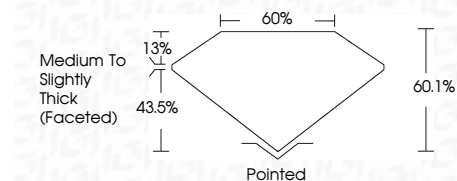

ADDITIONAL GRADING INFORMATION

Polish **EXCELLENT**
Symmetry **EXCELLENT**
Fluorescence **NONE**
Inscription(s) **IGI LG785602081**
Comments: This Laboratory Grown Diamond was created by Chemical Vapor Deposition (CVD) growth process.
Type IIa

March 23, 2026
IGI Report No LG785602081
OVAL BRILLIANT
10.48 X 7.17 X 4.31 MM
Carat Weight **2.05 CARATS**
Color Grade **D**
Clarity Grade **VVS 1**
Depth **60.1%**
Table **43.5%**
Girdle **Medium to Slightly Thick (Faceted)**
Culet **Pointed**
Polish **EXCELLENT**
Symmetry **EXCELLENT**
Fluorescence **NONE**
Inscription(s) **IGI LG785602081**
Comments: This Laboratory Grown Diamond was created by Chemical Vapor Deposition (CVD) growth process.
Type IIa

Certified
SUSTAINABILITY RATED DIAMOND
SCS GLOBAL SERVICES

All certified diamonds come with an individual certificate, **ONLY** available at an accredited retailer

FOR THE SUSTAINABILITY RATED CERTIFICATE, SCAN HERE →