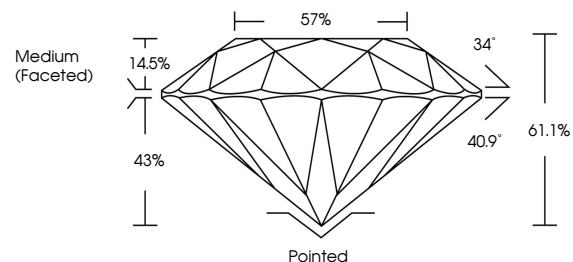

GRADING RESULTS

Carat Weight **2.02 CARATS**
Color Grade **D**
Clarity Grade **VVS 2**
Cut Grade **IDEAL**

ADDITIONAL GRADING INFORMATION

Polish **EXCELLENT**
Symmetry **EXCELLENT**
Fluorescence **NONE**
Inscription(s) **IGI LG785602069**
Comments: This Laboratory Grown Diamond was created by Chemical Vapor Deposition (CVD) growth process. Type IIa

March 21, 2026
IGI Report No **LG785602069**
ROUND BRILLIANT
8.13 - 8.16 X 4.98 MM
Carat Weight **2.02 CARATS**
Color Grade **D**
Clarity Grade **VVS 2**
Cut Grade **IDEAL**
Depth **61.1%**
Table **57%**
Girdle **Medium (Faceted)**
Culet **Pointed**
Polish **EXCELLENT**
Symmetry **EXCELLENT**
Fluorescence **NONE**
Inscription(s) **IGI LG785602069**
Comments: This Laboratory Grown Diamond was created by Chemical Vapor Deposition (CVD) growth process. Type IIa

GRADING RESULTS

Carat Weight **2.02 CARATS**
Color Grade **D**
Clarity Grade **VVS 2**
Cut Grade **IDEAL**

ADDITIONAL GRADING INFORMATION

Polish **EXCELLENT**
Symmetry **EXCELLENT**
Fluorescence **NONE**
Inscription(s) **IGI LG785602069**

Comments: This Laboratory Grown Diamond was created by Chemical Vapor Deposition (CVD) growth process. Type IIa

PROPORTIONS

Sample Image Used

CLARITY CHARACTERISTICS

KEY TO SYMBOLS

Red symbols indicate internal characteristics.
Green symbols indicate external characteristics.