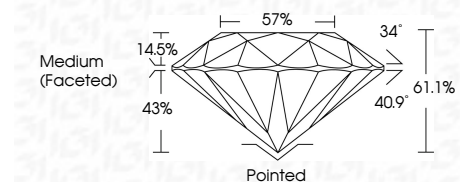

ELECTRONIC COPY

LG785602069
Report verification at igi.org

March 21, 2026
IGI Report Number **LG785602069**
Description **LABORATORY GROWN DIAMOND**
Shape and Cutting Style **ROUND BRILLIANT**
Measurements **8.13 - 8.16 X 4.98 MM**

GRADING RESULTS

Carat Weight **2.02 CARATS**
Color Grade **D**
Clarity Grade **VVS 2**
Cut Grade **IDEAL**

ADDITIONAL GRADING INFORMATION

Polish **EXCELLENT**
Symmetry **EXCELLENT**
Fluorescence **NONE**
Inscription(s) **IGI LG785602069**
Comments: This Laboratory Grown Diamond was created by Chemical Vapor Deposition (CVD) growth process. Type IIa

March 21, 2026
IGI Report No **LG785602069**
ROUND BRILLIANT
8.13 - 8.16 X 4.98 MM
Carat Weight **2.02 CARATS**
Color Grade **D**
Clarity Grade **VVS 2**
Cut Grade **IDEAL**
Depth **61.1%**
Table **57%**
Girdle **Medium (Faceted)**
Culet **Pointed**
Polish **EXCELLENT**
Symmetry **EXCELLENT**
Fluorescence **NONE**
Inscription(s) **IGI LG785602069**
Comments: This Laboratory Grown Diamond was created by Chemical Vapor Deposition (CVD) growth process. Type IIa

GRADING RESULTS

Carat Weight **2.02 CARATS**
Color Grade **D**
Clarity Grade **VVS 2**
Cut Grade **IDEAL**

ADDITIONAL GRADING INFORMATION

Polish **EXCELLENT**
Symmetry **EXCELLENT**
Fluorescence **NONE**
Inscription(s) **IGI LG785602069**