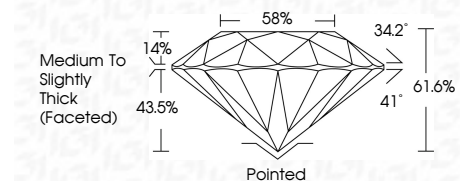

ELECTRONIC COPY

LG784697597
Report verification at igi.org

March 24, 2026
IGI Report Number **LG784697597**
Description **LABORATORY GROWN DIAMOND**
Shape and Cutting Style **ROUND BRILLIANT**
Measurements **7.35 - 7.40 X 4.53 MM**

GRADING RESULTS
Carat Weight **1.51 CARAT**
Color Grade **D**
Clarity Grade **VS 1**
Cut Grade **IDEAL**

ADDITIONAL GRADING INFORMATION
Polish **EXCELLENT**
Symmetry **EXCELLENT**
Fluorescence **NONE**
Inscription(s) **(IGI) LG784697597**
Comments: This Laboratory Grown Diamond was created by Chemical Vapor Deposition (CVD) growth process. Type IIa

March 24, 2026
IGI Report No **LG784697597**
ROUND BRILLIANT
1.51 CARAT
Color Grade **D**
Clarity Grade **VS 1**
Cut Grade **IDEAL**
Depth **61.6%**
Table **58%**
Girdle **Medium To Slightly Thick (Faceted)**
Culet **Pointed**
Polish **EXCELLENT**
Symmetry **EXCELLENT**
Fluorescence **NONE**
Inscription(s) **(IGI) LG784697597**
Comments: This Laboratory Grown Diamond was created by Chemical Vapor Deposition (CVD) growth process. Type IIa

March 24, 2026
IGI Report Number **LG784697597**
Description **LABORATORY GROWN DIAMOND**
Shape and Cutting Style **ROUND BRILLIANT**
Measurements **7.35 - 7.40 X 4.53 MM**

GRADING RESULTS
Carat Weight **1.51 CARAT**
Color Grade **D**
Clarity Grade **VS 1**
Cut Grade **IDEAL**