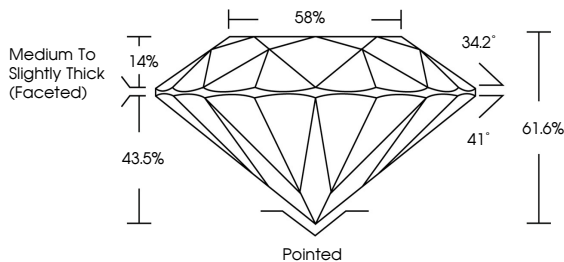

PROPORTIONS