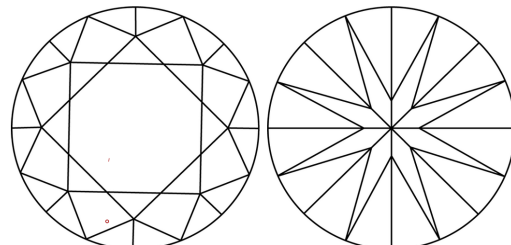

March 26, 2026
IGI Report Number **LG784695234**
Description **LABORATORY GROWN DIAMOND**
Shape and Cutting Style **ROUND BRILLIANT**
Measurements **6.59 - 6.65 X 4.09 MM**

GRADING RESULTS
Carat Weight **1.09 CARAT**
Color Grade **D**
Clarity Grade **VS 1**
Cut Grade **IDEAL**

PROPORTIONS

CLARITY CHARACTERISTICS

KEY TO SYMBOLS
Red symbols indicate internal characteristics.
Green symbols indicate external characteristics.

Sample Image Used

COLOR

D	E	F	G	H	I	J	Faint	Very Light	Light
---	---	---	---	---	---	---	-------	------------	-------