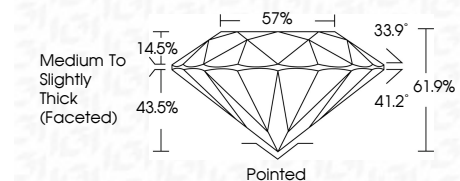

ELECTRONIC COPY

LG784695234
Report verification at igi.org

March 26, 2026
IGI Report Number **LG784695234**
Description **LABORATORY GROWN DIAMOND**
Shape and Cutting Style **ROUND BRILLIANT**
Measurements **6.59 - 6.65 X 4.09 MM**

GRADING RESULTS
Carat Weight **1.09 CARAT**
Color Grade **D**
Clarity Grade **VS 1**
Cut Grade **IDEAL**

ADDITIONAL GRADING INFORMATION
Polish **EXCELLENT**
Symmetry **EXCELLENT**
Fluorescence **NONE**
Inscription(s) **IGI LG784695234**
Comments: This Laboratory Grown Diamond was created by Chemical Vapor Deposition (CVD) growth process. Type IIa

March 26, 2026
IGI Report No **LG784695234**
ROUND BRILLIANT
Carat Weight **1.09 CARAT**
Color Grade **D**
Clarity Grade **VS 1**
Depth **IDEAL**
Table **57%**
Girdle **Medium To Slightly Thick (Faceted)**
Culet **Pointed**
Polish **EXCELLENT**
Symmetry **EXCELLENT**
Fluorescence **NONE**
Inscription(s) **IGI LG784695234**
Comments: This Laboratory Grown Diamond was created by Chemical Vapor Deposition (CVD) growth process. Type IIa

March 26, 2026
IGI Report Number **LG784695234**
Description **LABORATORY GROWN DIAMOND**
Shape and Cutting Style **ROUND BRILLIANT**
Measurements **6.59 - 6.65 X 4.09 MM**

GRADING RESULTS
Carat Weight **1.09 CARAT**
Color Grade **D**
Clarity Grade **VS 1**
Cut Grade **IDEAL**