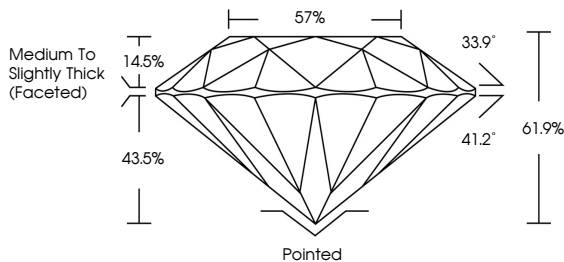

GRADING RESULTS
Carat Weight **1.09 CARAT**
Color Grade **D**
Clarity Grade **VS 1**
Cut Grade **IDEAL**

ADDITIONAL GRADING INFORMATION
Polish **EXCELLENT**
Symmetry **EXCELLENT**
Fluorescence **NONE**
Inscription(s) **IGI LG784695234**
Comments: This Laboratory Grown Diamond was created by Chemical Vapor Deposition (CVD) growth process. Type IIa

March 26, 2026
IGI Report No **LG784695234**
ROUND BRILLIANT
Carat Weight **1.09 CARAT**
Color Grade **D**
Clarity Grade **VS 1**
Depth **IDEAL**
Table **57%**
Girdle **Medium To Slightly Thick (Faceted)**
Culet **Pointed**
Polish **EXCELLENT**
Symmetry **EXCELLENT**
Fluorescence **NONE**
Inscription(s) **IGI LG784695234**
Comments: This Laboratory Grown Diamond was created by Chemical Vapor Deposition (CVD) growth process. Type IIa

March 26, 2026
IGI Report Number **LG784695234**
Description **LABORATORY GROWN DIAMOND**
Shape and Cutting Style **ROUND BRILLIANT**
Measurements **6.59 - 6.65 X 4.09 MM**

GRADING RESULTS
Carat Weight **1.09 CARAT**
Color Grade **D**
Clarity Grade **VS 1**
Cut Grade **IDEAL**

PROPORTIONS

CLARITY CHARACTERISTICS

KEY TO SYMBOLS
Red symbols indicate internal characteristics.
Green symbols indicate external characteristics.

Sample Image Used

COLOR

D	E	F	G	H	I	J	Faint	Very Light	Light
---	---	---	---	---	---	---	-------	------------	-------